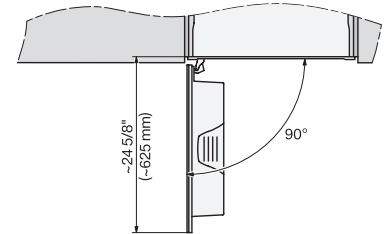

CVA 7845

Built-in coffee machine with DirectWater

Perfectly combinable design with CoffeeSelect + AutoDescale for highest demands.

CVA7445, CVA7845, installation drawing, side view, Flush insert

7/8" – 22* mm – Glass, 15/16" – 23.3** mm – Stainless steel

CVA7440, CVA7445, CVA7840, CVA7845, installation drawing, view from above, 60 cm, Flush inset

CVA7440, CVA7445, CVA7840, CVA7845, installation drawing, view from above, 60 cm, Flush inset

CVA7440, CVA7445, CVA7840, CVA7845, installation drawing, view from above, 60 cm, Flush inset

CVA7440, CVA7445, CVA7840, CVA7845, installation drawing, view from above, 60 cm, Flush inset

CVA7440, CVA7445, CVA7840, CVA7845, installation drawing, view from above, 60 cm, Flush inset

CVA7440, CVA7445, CVA7840, CVA7845, installation drawing, built in, 60 cm, Flush insert

7/8" – 22* mm – Glass, 15/16" – 23.3** mm – Stainless steel

CVA7445, CVA7845, installation drawing, 60 cm, Flush inset

A – Cut-out (1 1/2" x 20" / 38 mm x 508 mm) in the bottom of the cabinet for power cord and ventilation, – Electrical and water supplies are recommended to be placed in adjacent cabinetry., Additional cabinet depth is required when placing the electrical and water supplies behind the appliance., E = Electric connection, W = Water connection