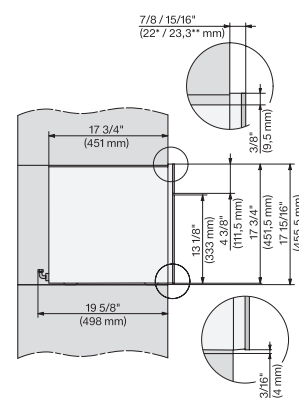

CVA7440, CVA7445, CVA7840, CVA7845, installation drawing, view from above, 60 cm, Flush inset

CVA7440, CVA7445, CVA7840, CVA7845, installation drawing, view from above, 60 cm, Flush inset

CVA7440, CVA7445, CVA7840, CVA7845, installation drawing, view from above, 60 cm, Flush inset

CVA7440, CVA7445, CVA7840, CVA7845, installation drawing, view from above, 60 cm, Flush inset

CVA7440, CVA7445, CVA7840, CVA7845, installation drawing, view from above, 60 cm, Flush inset

CVA7440, CVA7445, CVA7840, CVA7845, installation drawing, built in, 60 cm, Flush insert

7/8" – 22* mm – Glass, 15/16" – 23.3** mm – Stainless steel

CVA7445, CVA7845, installation drawing, 60 cm, Flush inset

A – Cut-out (1 1/2" x 20" / 38 mm x 508 mm) in the bottom of the cabinet for power cord and ventilation, – Electrical and water supplies are recommended to be placed in adjacent cabinetry., Additional cabinet depth is required when placing the electrical and water supplies behind the appliance., E = Electric connection, W = Water connection

CVA7445, CVA7845, side view, 60 cm, Proud

7/8" – 22* mm – Glass, 15/16" – 23.3** mm – Stainless steel

CVA 7845

Built-in coffee machine with DirectWater

Perfectly combinable design with CoffeeSelect + AutoDescale for highest demands.