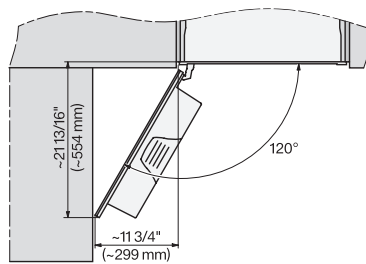

CVA 7845

Built-in coffee machine with DirectWater

Perfectly combinable design with CoffeeSelect + AutoDescale for highest demands.

CVA7445, CVA7845, installation drawing, side view, Flush insert

7/8" – 22* mm – Glass, 15/16" – 23.3** mm – Stainless steel

CVA7440, CVA7445, CVA7840, CVA7845, installation drawing, view from above, 60 cm, Flush inset

CVA7440, CVA7445, CVA7840, CVA7845, installation drawing, view from above, 60 cm, Flush inset

CVA7440, CVA7445, CVA7840, CVA7845, installation drawing, view from above, 60 cm, Flush inset