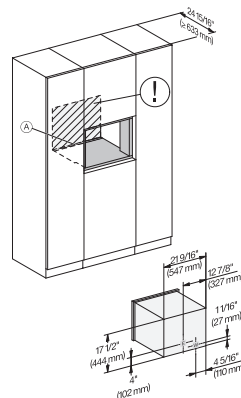

CVA7440, CVA7445, CVA7840, CVA7845, installation drawing, view from above, 60 cm, Flush inset

CVA7440, CVA7445, CVA7840, CVA7845, installation drawing, view from above, 60 cm, Flush inset

CVA7440, CVA7445, CVA7840, CVA7845, installation drawing, view from above, 60 cm, Flush inset

CVA7440, CVA7445, CVA7840, CVA7845, installation drawing, view from above, 60 cm, Flush inset

CVA7440, CVA7445, CVA7840, CVA7845, installation drawing, view from above, 60 cm, Flush inset

CVA7440, CVA7445, CVA7840, CVA7845, installation drawing, built in, 60 cm, Flush insert

7/8" – 22* mm – Glass, 15/16" – 23.3** mm – Stainless steel

CVA7445, CVA7845, installation drawing, 60 cm, Flush inset

A – Cut-out (1 1/2" x 20" / 38 mm x 508 mm) in the bottom of the cabinet for power cord and ventilation, – Electrical and water supplies are recommended to be placed in adjacent cabinetry., Additional cabinet depth is required when placing the electrical and water supplies behind the appliance., E = Electric connection, W = Water connection