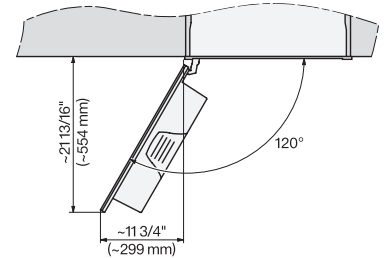

CVA7440, CVA7445, CVA7840, CVA7845, installation drawing, view from above, 60 cm, Flush inset

CVA7440, CVA7445, CVA7840, CVA7845, installation drawing, view from above, 60 cm, Flush inset

CVA7440, CVA7445, CVA7840, CVA7845, installation drawing, built in, 60 cm, Flush insert

7/8" – 22* mm – Glass, 15/16" – 23.3** mm – Stainless steel

CVA7445, CVA7845, installation drawing, 60 cm, Flush inset

A – Cut-out (1 1/2" x 20" / 38 mm x 508 mm) in the bottom of the cabinet for power cord and ventilation, – Electrical and water supplies are recommended to be placed in adjacent cabinetry., Additional cabinet depth is required when placing the electrical and water supplies behind the appliance., E = Electric connection, W = Water connection

CVA7445, CVA7845, side view, 60 cm, Proud

7/8" – 22* mm – Glass, 15/16" – 23.3** mm – Stainless steel

CVA 7845

Built-in coffee machine with DirectWater

Perfectly combinable design with CoffeeSelect + AutoDescale for highest demands.