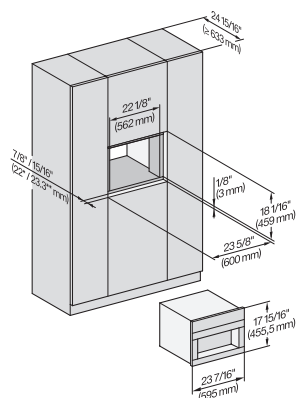

CVA7440, CVA7445, CVA7840, CVA7845, installation drawing, view from above, 60 cm, Flush inset

CVA7440, CVA7445, CVA7840, CVA7845, installation drawing, view from above, 60 cm, Flush inset

CVA7440, CVA7445, CVA7840, CVA7845, installation drawing, view from above, 60 cm, Flush inset

CVA7440, CVA7445, CVA7840, CVA7845, installation drawing, view from above, 60 cm, Flush inset

CVA7440, CVA7445, CVA7840, CVA7845, installation drawing, view from above, 60 cm, Flush inset

CVA7440, CVA7445, CVA7840, CVA7845, installation drawing, built in, 60 cm, Flush insert

7/8" – 22* mm – Glass, 15/16" – 23.3** mm – Stainless steel

CVA7445, CVA7845, installation drawing, 60 cm, Flush inset

A – Cut-out (1 1/2" x 20" / 38 mm x 508 mm) in the bottom of the cabinet for power cord and ventilation, – Electrical and water supplies are recommended to be placed in adjacent cabinetry., Additional cabinet depth is required when placing the electrical and water supplies behind the appliance., E = Electric connection, W = Water connection