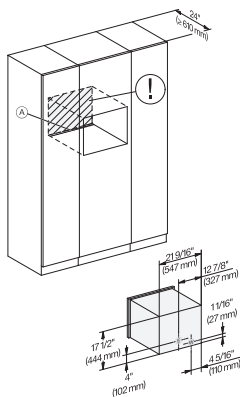

7/8" – 22* mm – Glass, 15/16" – 23.3** mm – Stainless steel

CVA7445, CVA7845, installation drawing, 60 cm, Flush inset

A – Cut-out (1 1/2" x 20" / 38 mm x 508 mm) in the bottom of the cabinet for power cord and ventilation, – Electrical and water supplies are recommended to be placed in adjacent cabinetry., Additional cabinet depth is required when placing the electrical and water supplies behind the appliance., E = Electric connection, W = Water connection

CVA7445, CVA7845, side view, 60 cm, Proud

7/8" – 22* mm – Glass, 15/16" – 23.3** mm – Stainless steel

CVA 7845

Built-in coffee machine with DirectWater

Perfectly combinable design with CoffeeSelect + AutoDescale for highest demands.

CVA7440, CVA7445, CVA7840, CVA7845, installation drawing, view from above, 60 cm, Proud

CVA7440, CVA7445, CVA7840, CVA7845, installation drawing, view from above, 60 cm, Proud

CVA7440, CVA7445, CVA7840, CVA7845, installation drawing, view from above, 60 cm, Proud

CVA7440, CVA7445, CVA7840, CVA7845, installation drawing, view from above, 60 cm, Proud

CVA7440, CVA7445, CVA7840, CVA7845, installation drawing, view from above, 60 cm, Proud

CVA7440, CVA7445, CVA7840, CVA7845, installation drawing, built in, Einbau, 60 cm, Proud