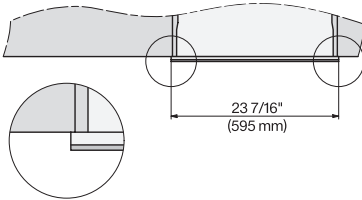

CVA7440, CVA7445, CVA7840, CVA7845, installation drawing, view from above, 60 cm, Flush inset

CVA7440, CVA7445, CVA7840, CVA7845, installation drawing, view from above, 60 cm, Flush inset

CVA7440, CVA7445, CVA7840, CVA7845, installation drawing, view from above, 60 cm, Flush inset

CVA7440, CVA7445, CVA7840, CVA7845, installation drawing, view from above, 60 cm, Flush inset

CVA7440, CVA7445, CVA7840, CVA7845, installation drawing, view from above, 60 cm, Flush inset

CVA7440, CVA7445, CVA7840, CVA7845, installation drawing, built in, 60 cm, Flush insert

7/8" – 22* mm – Glass, 15/16" – 23.3** mm – Stainless steel

CVA7445, CVA7845, installation drawing, 60 cm, Flush inset

A – Cut-out (1 1/2" x 20" / 38 mm x 508 mm) in the bottom of the cabinet for power cord and ventilation, – Electrical and water supplies are recommended to be placed in adjacent cabinetry., Additional cabinet depth is required when placing the electrical and water supplies behind the appliance., E = Electric connection, W = Water connection

CVA7445, CVA7845, side view, 60 cm, Proud

7/8" – 22* mm – Glass, 15/16" – 23.3** mm – Stainless steel

CVA 7845

Built-in coffee machine with DirectWater

Perfectly combinable design with CoffeeSelect + AutoDescale for highest demands.