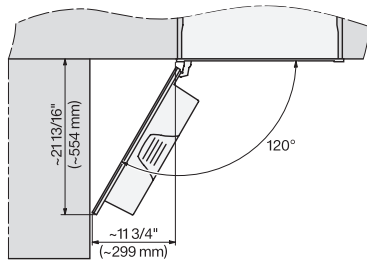

CVA7440, CVA7445, CVA7840, CVA7845, installation drawing, view from above, 60 cm, Flush inset

CVA7440, CVA7445, CVA7840, CVA7845, installation drawing, view from above, 60 cm, Flush inset

CVA7440, CVA7445, CVA7840, CVA7845, installation drawing, built in, 60 cm, Flush insert

7/8" – 22* mm – Glass, 15/16" – 23.3** mm – Stainless steel

CVA7445, CVA7845, installation drawing, 60 cm, Flush inset

A – Cut-out (1 1/2" x 20" / 38 mm x 508 mm) in the bottom of the cabinet for power cord and ventilation, – Electrical and water supplies are recommended to be placed in adjacent cabinetry., Additional cabinet depth is required when placing the electrical and water supplies behind the appliance., E = Electric connection, W = Water connection

CVA7445, CVA7845, side view, 60 cm, Proud

7/8" – 22* mm – Glass, 15/16" – 23.3** mm – Stainless steel

CVA 7845

Built-in coffee machine with DirectWater

Perfectly combinable design with CoffeeSelect + AutoDescale for highest demands.

CVA7440, CVA7445, CVA7840, CVA7845, installation drawing, view from above, 60 cm, Proud

CVA7440, CVA7445, CVA7840, CVA7845, installation drawing, view from above, 60 cm, Proud

CVA7440, CVA7445, CVA7840, CVA7845, installation drawing, view from above, 60 cm, Proud