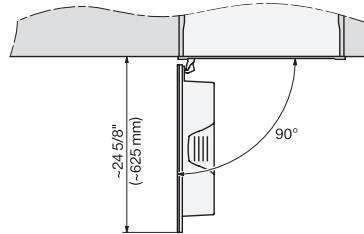

CVA7440, CVA7445, CVA7840, CVA7845, installation drawing, view from above, 60 cm, Flush inset

CVA7440, CVA7445, CVA7840, CVA7845, installation drawing, view from above, 60 cm, Flush inset

CVA7440, CVA7445, CVA7840, CVA7845, installation drawing, built in, 60 cm, Flush insert

7/8" – 22* mm – Glass, 15/16" – 23.3** mm – Stainless steel

CVA7445, CVA7845, installation drawing, 60 cm, Flush inset

A – Cut-out (1 1/2" x 20" / 38 mm x 508 mm) in the bottom of the cabinet for power cord and ventilation, – Electrical and water supplies are recommended to be placed in adjacent cabinetry., Additional cabinet depth is required when placing the electrical and water supplies behind the appliance., E = Electric connection, W = Water connection

CVA7445, CVA7845, side view, 60 cm, Proud

7/8" – 22* mm – Glass, 15/16" – 23.3** mm – Stainless steel

CVA 7845

Built-in coffee machine with DirectWater

Perfectly combinable design with CoffeeSelect + AutoDescale for highest demands.