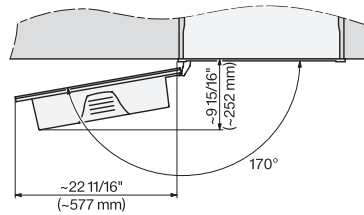

CVA7440, CVA7445, CVA7840, CVA7845, installation drawing, view from above, 60 cm, Flush inset

CVA7440, CVA7445, CVA7840, CVA7845, installation drawing, view from above, 60 cm, Flush inset

CVA7440, CVA7445, CVA7840, CVA7845, installation drawing, built in, 60 cm, Flush insert

7/8" – 22* mm – Glass, 15/16" – 23.3** mm – Stainless steel

CVA7445, CVA7845, installation drawing, 60 cm, Flush inset

A – Cut-out (1 1/2" x 20" / 38 mm x 508 mm) in the bottom of the cabinet for power cord and ventilation, – Electrical and water supplies are recommended to be placed in adjacent cabinetry., Additional cabinet depth is required when placing the electrical and water supplies behind the appliance., E = Electric connection, W = Water connection

CVA7445, CVA7845, side view, 60 cm, Proud

7/8" – 22* mm – Glass, 15/16" – 23.3** mm – Stainless steel

CVA 7845

Built-in coffee machine with DirectWater

Perfectly combinable design with CoffeeSelect + AutoDescale for highest demands.

CVA7440, CVA7445, CVA7840, CVA7845, installation drawing, view from above, 60 cm, Proud

CVA7440, CVA7445, CVA7840, CVA7845, installation drawing, view from above, 60 cm, Proud

CVA7440, CVA7445, CVA7840, CVA7845, installation drawing, view from above, 60 cm, Proud