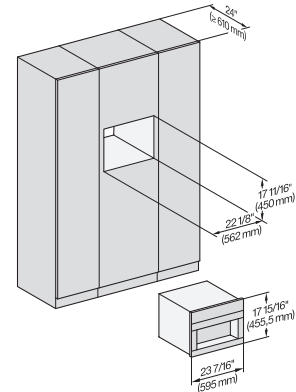

CVA7440, CVA7445, CVA7840, CVA7845, installation drawing, view from above, 60 cm, Flush inset

CVA7440, CVA7445, CVA7840, CVA7845, installation drawing, view from above, 60 cm, Flush inset

CVA7440, CVA7445, CVA7840, CVA7845, installation drawing, built in, 60 cm, Flush insert

7/8" – 22* mm – Glass, 15/16" – 23.3** mm – Stainless steel

CVA7445, CVA7845, installation drawing, 60 cm, Flush inset

A – Cut-out (1 1/2" x 20" / 38 mm x 508 mm) in the bottom of the cabinet for power cord and ventilation, – Electrical and water supplies are recommended to be placed in adjacent cabinetry., Additional cabinet depth is required when placing the electrical and water supplies behind the appliance., E = Electric connection, W = Water connection

CVA7445, CVA7845, side view, 60 cm, Proud

7/8" – 22* mm – Glass, 15/16" – 23.3** mm – Stainless steel

CVA 7845

Built-in coffee machine with DirectWater

Perfectly combinable design with CoffeeSelect + AutoDescale for highest demands.

CVA7440, CVA7445, CVA7840, CVA7845, installation drawing, view from above, 60 cm, Proud

CVA7440, CVA7445, CVA7840, CVA7845, installation drawing, view from above, 60 cm, Proud

CVA7440, CVA7445, CVA7840, CVA7845, installation drawing, view from above, 60 cm, Proud