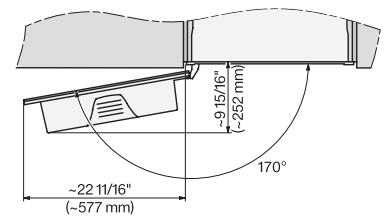

CVA7440, CVA7445, CVA7840, CVA7845, installation drawing, view from above, 60 cm, Flush inset

CVA7440, CVA7445, CVA7840, CVA7845, installation drawing, view from above, 60 cm, Flush inset

CVA7440, CVA7445, CVA7840, CVA7845, installation drawing, view from above, 60 cm, Flush inset

CVA7440, CVA7445, CVA7840, CVA7845, installation drawing, view from above, 60 cm, Flush inset

CVA7440, CVA7445, CVA7840, CVA7845, installation drawing, view from above, 60 cm, Flush inset

CVA7440, CVA7445, CVA7840, CVA7845, installation drawing, built in, 60 cm, Flush insert

7/8" – 22* mm – Glass, 15/16" – 23.3** mm – Stainless steel

CVA7445, CVA7845, installation drawing, 60 cm, Flush inset

A – Cut-out (1 1/2" x 20" / 38 mm x 508 mm) in the bottom of the cabinet for power cord and ventilation, – Electrical and water supplies are recommended to be placed in adjacent cabinetry., Additional cabinet depth is required when placing the electrical and water supplies behind the appliance., E = Electric connection, W = Water connection