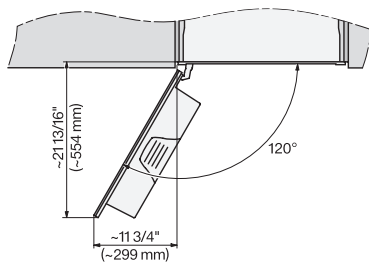

CVA 7845

Built-in coffee machine with DirectWater

Perfectly combinable design with CoffeeSelect + AutoDescale for highest demands.

CVA7445, CVA7845, installation drawing, side view, Flush insert

7/8" – 22* mm – Glass, 15/16" – 23.3** mm – Stainless steel

CVA7440, CVA7445, CVA7840, CVA7845, installation drawing, view from above, 60 cm, Flush inset

CVA7440, CVA7445, CVA7840, CVA7845, installation drawing, view from above, 60 cm, Flush inset

CVA7440, CVA7445, CVA7840, CVA7845, installation drawing, view from above, 60 cm, Flush inset

7/8" – 22* mm – Glass, 15/16" – 23.3** mm – Stainless steel

CVA7445, CVA7845, installation drawing, 60 cm, Flush inset

A – Cut-out (1 1/2" x 20" / 38 mm x 508 mm) in the bottom of the cabinet for power cord and ventilation, – Electrical and water supplies are recommended to be placed in adjacent cabinetry., Additional cabinet depth is required when placing the electrical and water supplies behind the appliance., E = Electric connection, W = Water connection