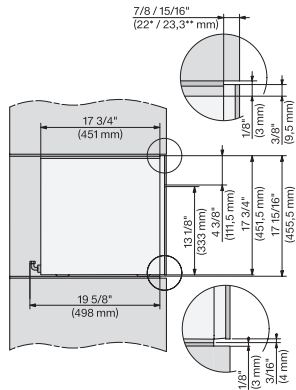

CVA 7845

Built-in coffee machine with DirectWater

Perfectly combinable design with CoffeeSelect + AutoDescale for highest demands.

CVA7445, CVA7845, installation drawing, side view, Flush insert

7/8" – 22* mm – Glass, 15/16" – 23.3** mm – Stainless steel