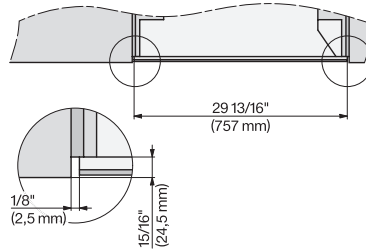

### Built-in coffee machine

In a perfectly combinable design with patented CupSensor for perfect coffee.

CVA7370, installation drawing, side view, 30 Inch, Flush insert

7/8" – 22\* mm – Glass, 15/16" – 23.3\*\* mm – Stainless steel

CVA7370, CVA7775, installation drawing, view from above, 30 Inch, Flush inset

CVA7370, CVA7775, installation drawing, view from above, 30 Inch, Flush inset

CVA7370, CVA7775, installation drawing, view from above, 30 Inch, Flush inset

CVA7370, CVA7775, installation drawing, view from above, 30 Inch, Flush inset

CVA7370, CVA7775, installation drawing, built in, 30 Inch, Flush inset

7/8" – 22\* mm – Glass, 15/16" – 23.3\*\* mm – Stainless steel

CVA7370, side view, 30 Inch, Proud

7/8" – 22\* mm – Glass, 15/16" – 23.3\*\* mm – Stainless steel

CVA7775, side view, 30 Inch, Proud

7/8" – 22\* mm – Glass, 15/16" – 23.3\*\* mm – Stainless steel

CVA7370, CVA7775, installation drawing, view from above, 30 Inch, Proud