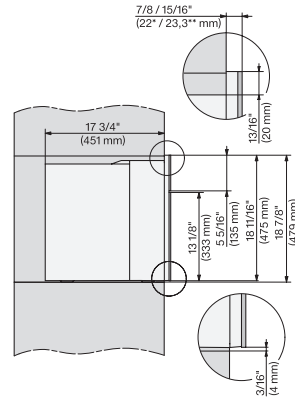

CVA7370, CVA7775, installation drawing, view from above, 30 Inch, Flush inset

CVA7370, CVA7775, installation drawing, view from above, 30 Inch, Flush inset

CVA7370, CVA7775, installation drawing, view from above, 30 Inch, Flush inset

CVA7370, CVA7775, installation drawing, view from above, 30 Inch, Flush inset

CVA7370, CVA7775, installation drawing, built in, 30 Inch, Flush inset

7/8" – 22\* mm – Glass, 15/16" – 23.3\*\* mm – Stainless steel

## CVA 7370

Built-in coffee machine

In a perfectly combinable design with patented CupSensor for perfect coffee.

CVA7370, installation drawing, 30 Inch, Flush insert

A – Cut-out (1 1/2" x 20" / 38 mm x 508 mm) in the bottom of the cabinet for power cord and ventilation. – Electrical and water supplies are recommended to be placed in adjacent cabinetry., Additional cabinet depth is required when placing the electrical and water supplies behind the appliance., E = Electric connection

CVA7370, side view, 30 Inch, Proud

7/8" – 22\* mm – Glass, 15/16" – 23.3\*\* mm – Stainless steel

CVA7775, side view, 30 Inch, Proud

7/8" – 22\* mm – Glass, 15/16" – 23.3\*\* mm – Stainless steel

CVA7370, CVA7775, installation drawing, view from above, 30 Inch, Proud