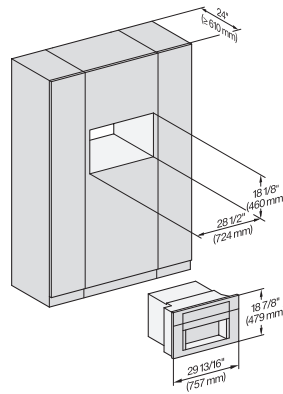

CVA7370, CVA7775, installation drawing, view from above, 30 Inch, Proud

CVA7370, CVA7775, installation drawing, built in, 30 Inch, Proud