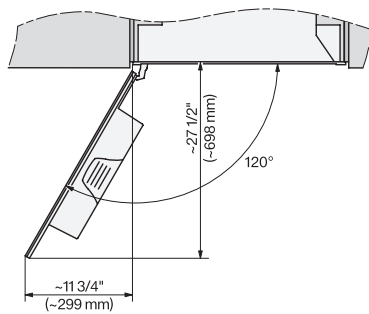

### Built-in coffee machine

In a perfectly combinable design with patented CupSensor for perfect coffee.

CVA7370, installation drawing, side view, 30 Inch, Flush insert

7/8" – 22\* mm – Glass, 15/16" – 23.3\*\* mm – Stainless steel

CVA7370, CVA7775, installation drawing, view from above, 30 Inch, Flush inset

CVA7370, CVA7775, installation drawing, view from above, 30 Inch, Flush inset

CVA7370, CVA7775, installation drawing, view from above, 30 Inch, Flush inset

CVA7370, CVA7775, installation drawing, view from above, 30 Inch, Flush inset

CVA7370, CVA7775, installation drawing, built in, 30 Inch, Flush inset

7/8" – 22\* mm – Glass, 15/16" – 23.3\*\* mm – Stainless steel

CVA7370, side view, 30 Inch, Proud

7/8" – 22\* mm – Glass, 15/16" – 23.3\*\* mm – Stainless steel

CVA7775, side view, 30 Inch, Proud

7/8" – 22\* mm – Glass, 15/16" – 23.3\*\* mm – Stainless steel

CVA7370, CVA7775, installation drawing, view from above, 30 Inch, Proud