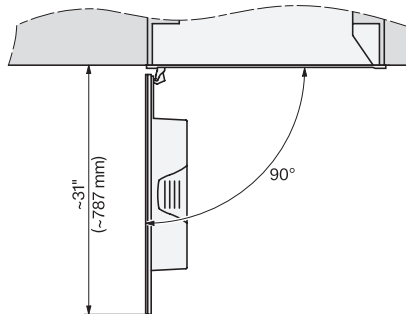

CVA7370, CVA7775, installation drawing, view from above, 30 Inch, Flush inset

CVA7370, CVA7775, installation drawing, built in, 30 Inch, Flush inset

7/8" – 22\* mm – Glass, 15/16" – 23.3\*\* mm – Stainless steel

## CVA 7370

Built-in coffee machine

In a perfectly combinable design with patented CupSensor for perfect coffee.

CVA7370, installation drawing, 30 Inch, Flush insert

A – Cut-out (1 1/2" x 20" / 38 mm x 508 mm) in the bottom of the cabinet for power cord and ventilation. – Electrical and water supplies are recommended to be placed in adjacent cabinetry., Additional cabinet depth is required when placing the electrical and water supplies behind the appliance., E = Electric connection

CVA7370, side view, 30 Inch, Proud

7/8" – 22\* mm – Glass, 15/16" – 23.3\*\* mm – Stainless steel

CVA7775, side view, 30 Inch, Proud

7/8" – 22\* mm – Glass, 15/16" – 23.3\*\* mm – Stainless steel

CVA7370, CVA7775, installation drawing, view from above, 30 Inch, Proud

CVA7370, CVA7775, installation drawing, view from above, 30 Inch, Proud

CVA7370, CVA7775, installation drawing, view from above, 30 Inch, Proud