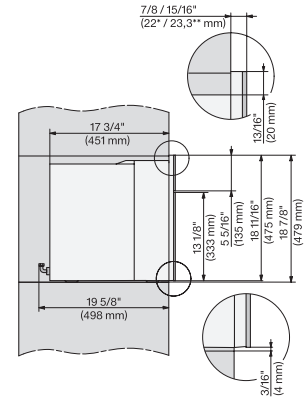

CVA7370, CVA7775, installation drawing, view from above, 30 Inch, Flush inset

CVA7370, CVA7775, installation drawing, view from above, 30 Inch, Flush inset

CVA7370, CVA7775, installation drawing, view from above, 30 Inch, Flush inset

CVA7370, CVA7775, installation drawing, view from above, 30 Inch, Flush inset

CVA7370, CVA7775, installation drawing, built in, 30 Inch, Flush inset

7/8" – 22\* mm – Glass, 15/16" – 23.3\*\* mm – Stainless steel

## CVA 7370

Built-in coffee machine

In a perfectly combinable design with patented CupSensor for perfect coffee.

CVA7370, installation drawing, 30 Inch, Flush insert

A – Cut-out (1 1/2" x 20" / 38 mm x 508 mm) in the bottom of the cabinet for power cord and ventilation. – Electrical and water supplies are recommended to be placed in adjacent cabinetry., Additional cabinet depth is required when placing the electrical and water supplies behind the appliance., E = Electric connection

CVA7370, side view, 30 Inch, Proud

7/8" – 22\* mm – Glass, 15/16" – 23.3\*\* mm – Stainless steel

CVA7775, side view, 30 Inch, Proud

7/8" – 22\* mm – Glass, 15/16" – 23.3\*\* mm – Stainless steel

CVA7370, CVA7775, installation drawing, view from above, 30 Inch, Proud