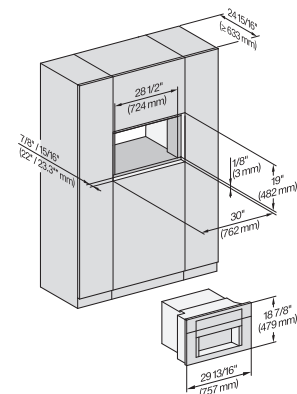

### Built-in coffee machine

In a perfectly combinable design with patented CupSensor for perfect coffee.

CVA7370, installation drawing, side view, 30 Inch, Flush insert

7/8" – 22\* mm – Glass, 15/16" – 23.3\*\* mm – Stainless steel

CVA7370, CVA7775, installation drawing, view from above, 30 Inch, Flush inset

CVA7370, CVA7775, installation drawing, view from above, 30 Inch, Flush inset

CVA7370, CVA7775, installation drawing, view from above, 30 Inch, Flush inset

CVA7370, CVA7775, installation drawing, view from above, 30 Inch, Flush inset

CVA7370, CVA7775, installation drawing, built in, 30 Inch, Flush inset

7/8" – 22\* mm – Glass, 15/16" – 23.3\*\* mm – Stainless steel

CVA7370, side view, 30 Inch, Proud

7/8" – 22\* mm – Glass, 15/16" – 23.3\*\* mm – Stainless steel

CVA7775, side view, 30 Inch, Proud

7/8" – 22\* mm – Glass, 15/16" – 23.3\*\* mm – Stainless steel

CVA7370, CVA7775, installation drawing, view from above, 30 Inch, Proud