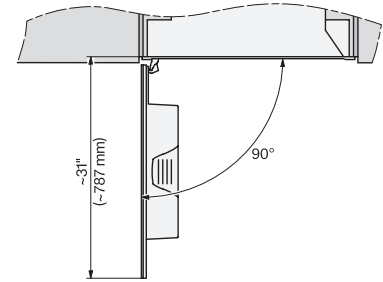

### Built-in coffee machine

In a perfectly combinable design with patented CupSensor for perfect coffee.

CVA7370, installation drawing, side view, 30 Inch, Flush insert

7/8" – 22\* mm – Glass, 15/16" – 23.3\*\* mm – Stainless steel

CVA7370, CVA7775, installation drawing, view from above, 30 Inch, Flush inset

CVA7370, CVA7775, installation drawing, view from above, 30 Inch, Flush inset

CVA7370, CVA7775, installation drawing, view from above, 30 Inch, Flush inset

CVA7370, CVA7775, installation drawing, view from above, 30 Inch, Flush inset

CVA7370, CVA7775, installation drawing, built in, 30 Inch, Flush inset

7/8" – 22\* mm – Glass, 15/16" – 23.3\*\* mm – Stainless steel

CVA7370, side view, 30 Inch, Proud

7/8" – 22\* mm – Glass, 15/16" – 23.3\*\* mm – Stainless steel

CVA7775, side view, 30 Inch, Proud

7/8" – 22\* mm – Glass, 15/16" – 23.3\*\* mm – Stainless steel

CVA7370, CVA7775, installation drawing, view from above, 30 Inch, Proud