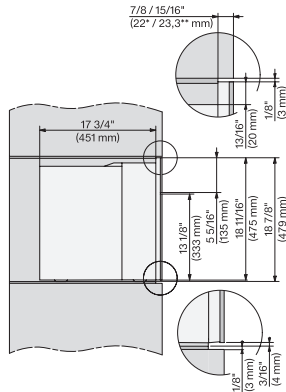

### Built-in coffee machine

In a perfectly combinable design with patented CupSensor for perfect coffee.

CVA7370, installation drawing, side view, 30 Inch, Flush insert

7/8" – 22\* mm – Glass, 15/16" – 23.3\*\* mm – Stainless steel

CVA7370, CVA7775, installation drawing, view from above, 30 Inch, Flush inset

CVA7370, CVA7775, installation drawing, view from above, 30 Inch, Flush inset

CVA7370, CVA7775, installation drawing, view from above, 30 Inch, Flush inset

CVA7370, CVA7775, installation drawing, view from above, 30 Inch, Flush inset

CVA7370, CVA7775, installation drawing, built in, 30 Inch, Flush inset

7/8" – 22\* mm – Glass, 15/16" – 23.3\*\* mm – Stainless steel

CVA7370, side view, 30 Inch, Proud

7/8" – 22\* mm – Glass, 15/16" – 23.3\*\* mm – Stainless steel

CVA7775, side view, 30 Inch, Proud

7/8" – 22\* mm – Glass, 15/16" – 23.3\*\* mm – Stainless steel

CVA7370, CVA7775, installation drawing, view from above, 30 Inch, Proud