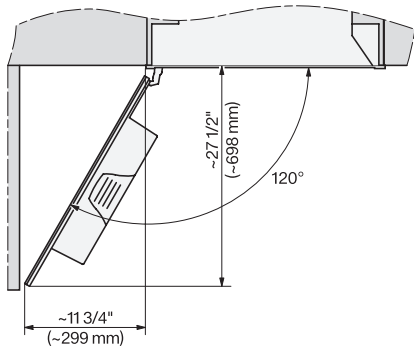

CVA7370, CVA7775, installation drawing, view from above, 30 Inch, Proud

CVA 7370

Built-in coffee machine

In a perfectly combinable design with patented CupSensor for perfect coffee.

CVA7370, CVA7775, installation drawing, view from above, 30 Inch, Proud