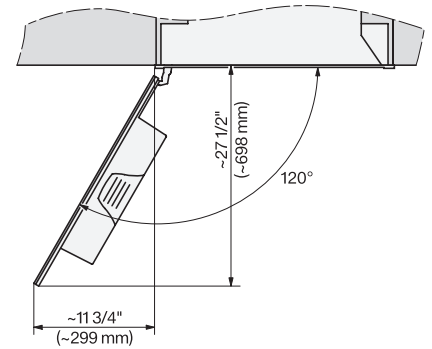

CVA7370, CVA7775, installation drawing, view from above, 30 Inch, Flush inset

CVA7370, CVA7775, installation drawing, built in, 30 Inch, Flush inset

7/8" – 22\* mm – Glass, 15/16" – 23.3\*\* mm – Stainless steel

## CVA 7370

Built-in coffee machine

In a perfectly combinable design with patented CupSensor for perfect coffee.

CVA7370, installation drawing, 30 Inch, Flush insert

A – Cut-out (1 1/2" x 20" / 38 mm x 508 mm) in the bottom of the cabinet for power cord and ventilation. – Electrical and water supplies are recommended to be placed in adjacent cabinetry., Additional cabinet depth is required when placing the electrical and water supplies behind the appliance., E = Electric connection

CVA7370, side view, 30 Inch, Proud

7/8" – 22\* mm – Glass, 15/16" – 23.3\*\* mm – Stainless steel

CVA7775, side view, 30 Inch, Proud

7/8" – 22\* mm – Glass, 15/16" – 23.3\*\* mm – Stainless steel

CVA7370, CVA7775, installation drawing, view from above, 30 Inch, Proud

CVA7370, CVA7775, installation drawing, view from above, 30 Inch, Proud

CVA7370, CVA7775, installation drawing, view from above, 30 Inch, Proud