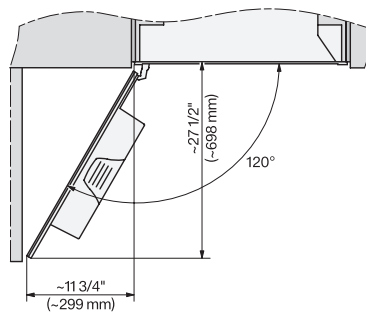

### Built-in coffee machine

In a perfectly combinable design with patented CupSensor for perfect coffee.

CVA7370, installation drawing, side view, 30 Inch, Flush insert

7/8" – 22\* mm – Glass, 15/16" – 23.3\*\* mm – Stainless steel

CVA7370, CVA7775, installation drawing, view from above, 30 Inch, Flush inset

CVA7370, CVA7775, installation drawing, view from above, 30 Inch, Flush inset

CVA7370, CVA7775, installation drawing, view from above, 30 Inch, Flush inset

CVA7370, CVA7775, installation drawing, view from above, 30 Inch, Flush inset

CVA7370, CVA7775, installation drawing, built in, 30 Inch, Flush inset

7/8" – 22\* mm – Glass, 15/16" – 23.3\*\* mm – Stainless steel

CVA7370, side view, 30 Inch, Proud

7/8" – 22\* mm – Glass, 15/16" – 23.3\*\* mm – Stainless steel

CVA7775, side view, 30 Inch, Proud

7/8" – 22\* mm – Glass, 15/16" – 23.3\*\* mm – Stainless steel

CVA7370, CVA7775, installation drawing, view from above, 30 Inch, Proud