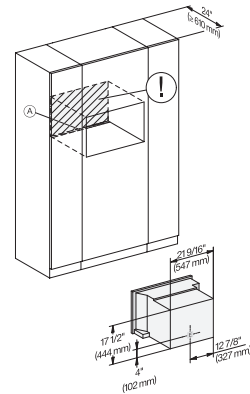

CVA7370, CVA7775, installation drawing, view from above, 30 Inch, Flush inset

CVA7370, CVA7775, installation drawing, built in, 30 Inch, Flush inset

7/8" – 22\* mm – Glass, 15/16" – 23.3\*\* mm – Stainless steel

CVA7370, side view, 30 Inch, Proud

7/8" – 22\* mm – Glass, 15/16" – 23.3\*\* mm – Stainless steel

CVA7775, side view, 30 Inch, Proud

7/8" – 22\* mm – Glass, 15/16" – 23.3\*\* mm – Stainless steel

CVA7370, CVA7775, installation drawing, view from above, 30 Inch, Proud

### Built-in coffee machine

In a perfectly combinable design with patented CupSensor for perfect coffee.

CVA7370, CVA7775, installation drawing, view from above, 30 Inch, Proud

CVA7370, CVA7775, installation drawing, built in, 30 Inch, Proud

CVA7370, installation drawing, installation, 30 Inch, Proud

A – Cut-out (1 1/2" x 20" / 38 mm x 508 mm) in the bottom of the cabinet for power cord and ventilation, – Electrical and water supplies are recommended to be placed in adjacent cabinetry., Additional cabinet depth is required when placing the electrical and water supplies behind the appliance., E = Electric connection