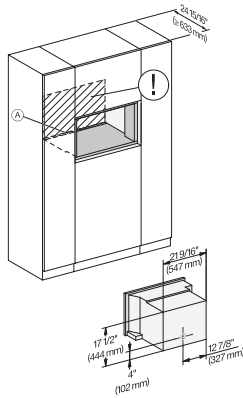

CVA7370, CVA7775, installation drawing, view from above, 30 Inch, Flush inset

CVA7370, CVA7775, installation drawing, view from above, 30 Inch, Flush inset

CVA7370, CVA7775, installation drawing, view from above, 30 Inch, Flush inset

CVA7370, CVA7775, installation drawing, view from above, 30 Inch, Flush inset

CVA7370, CVA7775, installation drawing, built in, 30 Inch, Flush inset

7/8" – 22\* mm – Glass, 15/16" – 23.3\*\* mm – Stainless steel

## CVA 7370

Built-in coffee machine

In a perfectly combinable design with patented CupSensor for perfect coffee.

CVA7370, installation drawing, 30 Inch, Flush insert

A – Cut-out (1 1/2" x 20" / 38 mm x 508 mm) in the bottom of the cabinet for power cord and ventilation. – Electrical and water supplies are recommended to be placed in adjacent cabinetry., Additional cabinet depth is required when placing the electrical and water supplies behind the appliance., E = Electric connection

CVA7370, side view, 30 Inch, Proud

7/8" – 22\* mm – Glass, 15/16" – 23.3\*\* mm – Stainless steel

CVA7775, side view, 30 Inch, Proud

7/8" – 22\* mm – Glass, 15/16" – 23.3\*\* mm – Stainless steel

CVA7370, CVA7775, installation drawing, view from above, 30 Inch, Proud