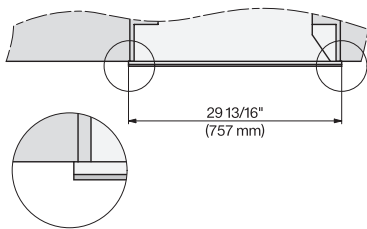

CVA7370, CVA7775, installation drawing, view from above, 30 Inch, Flush inset

CVA7370, CVA7775, installation drawing, view from above, 30 Inch, Flush inset

CVA7370, CVA7775, installation drawing, view from above, 30 Inch, Flush inset

CVA7370, CVA7775, installation drawing, view from above, 30 Inch, Flush inset

CVA7370, CVA7775, installation drawing, built in, 30 Inch, Flush inset

7/8" – 22\* mm – Glass, 15/16" – 23.3\*\* mm – Stainless steel

## CVA 7370

Built-in coffee machine

In a perfectly combinable design with patented CupSensor for perfect coffee.

CVA7370, installation drawing, 30 Inch, Flush insert

A – Cut-out (1 1/2" x 20" / 38 mm x 508 mm) in the bottom of the cabinet for power cord and ventilation. – Electrical and water supplies are recommended to be placed in adjacent cabinetry., Additional cabinet depth is required when placing the electrical and water supplies behind the appliance., E = Electric connection

CVA7370, side view, 30 Inch, Proud

7/8" – 22\* mm – Glass, 15/16" – 23.3\*\* mm – Stainless steel

CVA7775, side view, 30 Inch, Proud

7/8" – 22\* mm – Glass, 15/16" – 23.3\*\* mm – Stainless steel

CVA7370, CVA7775, installation drawing, view from above, 30 Inch, Proud