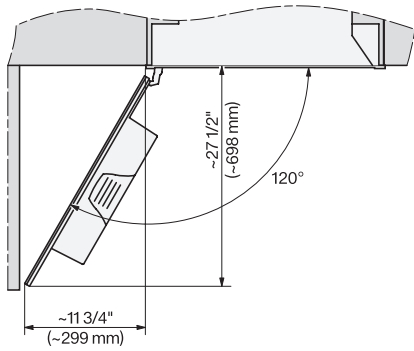

CVA7370, CVA7775, CVA7875, installation drawing, view from above, 30 Inch, Proud

CVA 7775

Built-in coffee machine with DirectWater

Perfectly combinable design with CoffeeSelect + AutoDescale for highest demands.

CVA7370, CVA7775, CVA7875, installation drawing, view from above, 30 Inch, Proud