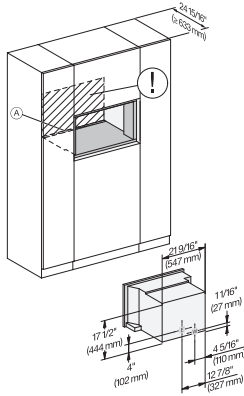

CVA 7775

Built-in coffee machine with DirectWater

Perfectly combinable design with CoffeeSelect + AutoDescale for highest demands.

CVA7775, CVA7875, installation drawing, 30 Inch, Flush insert

A – Cut-out (1 1/2" x 20" / 38 mm x 508 mm) in the bottom of the cabinet for power cord and ventilation. – Electrical and water supplies are recommended to be placed in adjacent cabinetry. Additional cabinet depth is required when placing the electrical and water supplies behind the appliance. E = Electric connection, W = Water connection