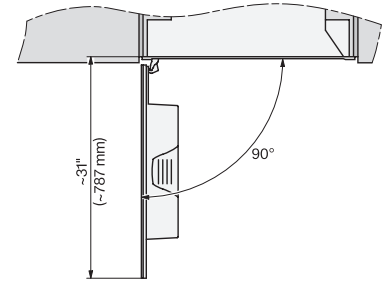

7/8" – 22* mm – Glass, 15/16" – 23.3** mm – Stainless steel

CVA7370, CVA7775, CVA7875, installation drawing, view from above, 30 Inch, Flush inset

CVA7370, CVA7775, CVA7875, installation drawing, view from above, 30 Inch, Flush inset

CVA7370, CVA7775, CVA7875, installation drawing, view from above, 30 Inch, Flush inset

CVA7370, CVA7775, CVA7875, installation drawing, view from above, 30 Inch, Flush inset

CVA7370, CVA7775, CVA7875, installation drawing, built in, 30 Inch, Flush inset