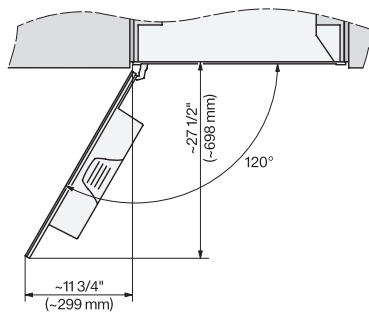

7/8" – 22* mm – Glass, 15/16" – 23.3** mm – Stainless steel

CVA7370, CVA7775, CVA7875, installation drawing, view from above, 30 Inch, Flush inset

CVA7370, CVA7775, CVA7875, installation drawing, view from above, 30 Inch, Flush inset

CVA7370, CVA7775, CVA7875, installation drawing, view from above, 30 Inch, Flush inset

CVA7370, CVA7775, CVA7875, installation drawing, view from above, 30 Inch, Flush inset

CVA7370, CVA7775, CVA7875, installation drawing, built in, 30 Inch, Flush inset

CVA7370, side view, 30 Inch, Proud

7/8" – 22* mm – Glass, 15/16" – 23.3** mm – Stainless steel

CVA7775, CVA7875, side view, 30 Inch, Proud

7/8" – 22* mm – Glass, 15/16" – 23.3** mm – Stainless steel

CVA7370, CVA7775, CVA7875, installation drawing, view from above, 30 Inch, Proud