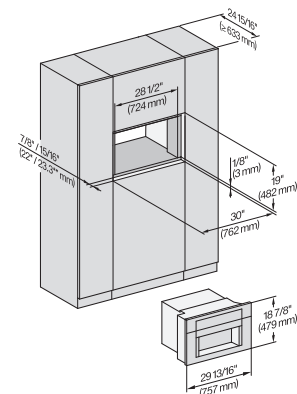

7/8" – 22* mm – Glass, 15/16" – 23.3** mm – Stainless steel

CVA7370, CVA7775, CVA7875, installation drawing, view from above, 30 Inch, Flush inset

CVA7370, CVA7775, CVA7875, installation drawing, view from above, 30 Inch, Flush inset

CVA7370, CVA7775, CVA7875, installation drawing, view from above, 30 Inch, Flush inset

CVA7370, CVA7775, CVA7875, installation drawing, view from above, 30 Inch, Flush inset

CVA7370, CVA7775, CVA7875, installation drawing, built in, 30 Inch, Flush inset

CVA7370, side view, 30 Inch, Proud

7/8" – 22* mm – Glass, 15/16" – 23.3** mm – Stainless steel

CVA7775, CVA7875, side view, 30 Inch, Proud

7/8" – 22* mm – Glass, 15/16" – 23.3** mm – Stainless steel

CVA7370, CVA7775, CVA7875, installation drawing, view from above, 30 Inch, Proud