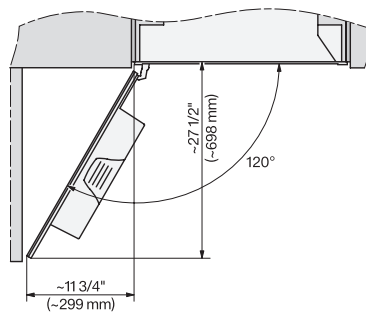

7/8" – 22* mm – Glass, 15/16" – 23.3** mm – Stainless steel

CVA7370, CVA7775, CVA7875, installation drawing, view from above, 30 Inch, Flush inset

CVA7370, CVA7775, CVA7875, installation drawing, view from above, 30 Inch, Flush inset

CVA7370, CVA7775, CVA7875, installation drawing, view from above, 30 Inch, Flush inset

CVA7370, CVA7775, CVA7875, installation drawing, view from above, 30 Inch, Flush inset

CVA7370, CVA7775, CVA7875, installation drawing, built in, 30 Inch, Flush inset

CVA7370, side view, 30 Inch, Proud

7/8" – 22* mm – Glass, 15/16" – 23.3** mm – Stainless steel

CVA7775, CVA7875, side view, 30 Inch, Proud

7/8" – 22* mm – Glass, 15/16" – 23.3** mm – Stainless steel

CVA7370, CVA7775, CVA7875, installation drawing, view from above, 30 Inch, Proud