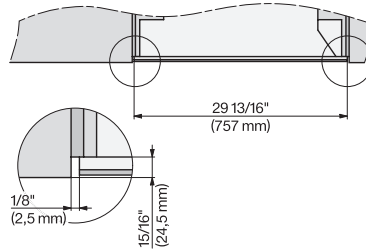

7/8" – 22* mm – Glass, 15/16" – 23.3** mm – Stainless steel

CVA7370, CVA7775, CVA7875, installation drawing, view from above, 30 Inch, Flush inset

CVA7370, CVA7775, CVA7875, installation drawing, view from above, 30 Inch, Flush inset

CVA7370, CVA7775, CVA7875, installation drawing, view from above, 30 Inch, Flush inset

CVA7370, CVA7775, CVA7875, installation drawing, view from above, 30 Inch, Flush inset

CVA7370, CVA7775, CVA7875, installation drawing, built in, 30 Inch, Flush inset

CVA7370, side view, 30 Inch, Proud

7/8" – 22* mm – Glass, 15/16" – 23.3** mm – Stainless steel

CVA7775, CVA7875, side view, 30 Inch, Proud

7/8" – 22* mm – Glass, 15/16" – 23.3** mm – Stainless steel

CVA7370, CVA7775, CVA7875, installation drawing, view from above, 30 Inch, Proud