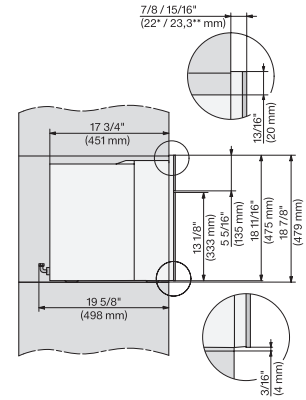

7/8" – 22* mm – Glass, 15/16" – 23.3** mm – Stainless steel

CVA7370, CVA7775, CVA7875, installation drawing, view from above, 30 Inch, Flush inset

CVA7370, CVA7775, CVA7875, installation drawing, view from above, 30 Inch, Flush inset

CVA7370, CVA7775, CVA7875, installation drawing, view from above, 30 Inch, Flush inset

CVA7370, CVA7775, CVA7875, installation drawing, view from above, 30 Inch, Flush inset

CVA7370, CVA7775, CVA7875, installation drawing, built in, 30 Inch, Flush inset

A – Cut-out (1 1/2" x 20" / 38 mm x 508 mm) in the bottom of the cabinet for power cord and ventilation. – Electrical and water supplies are recommended to be placed in adjacent cabinetry. Additional cabinet depth is required when placing the electrical and water supplies behind the appliance. E = Electric connection, W = Water connection

CVA7370, side view, 30 Inch, Proud

7/8" – 22* mm – Glass, 15/16" – 23.3** mm – Stainless steel

CVA7775, CVA7875, side view, 30 Inch, Proud

7/8" – 22* mm – Glass, 15/16" – 23.3** mm – Stainless steel

CVA7370, CVA7775, CVA7875, installation drawing, view from above, 30 Inch, Proud