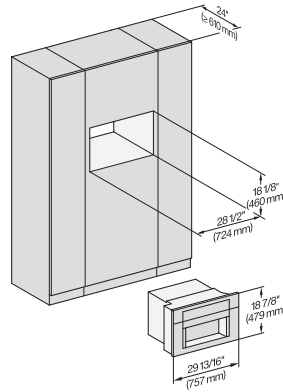

CVA7370, CVA7775, CVA7875, installation drawing, view from above, 30 Inch, Flush

CVA7370, CVA7775, CVA7875, installation drawing, built in, 30 Inch, Proud