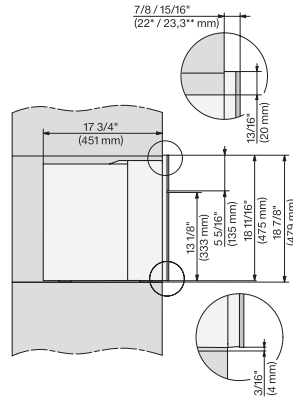

7/8" – 22* mm – Glass, 15/16" – 23.3** mm – Stainless steel

CVA7370, CVA7775, CVA7875, installation drawing, view from above, 30 Inch, Flush inset

CVA7370, CVA7775, CVA7875, installation drawing, view from above, 30 Inch, Flush inset

CVA7370, CVA7775, CVA7875, installation drawing, view from above, 30 Inch, Flush inset

CVA7370, CVA7775, CVA7875, installation drawing, view from above, 30 Inch, Flush inset

CVA7370, CVA7775, CVA7875, installation drawing, built in, 30 Inch, Flush inset

A – Cut-out (1 1/2" x 20" / 38 mm x 508 mm) in the bottom of the cabinet for power cord and ventilation. – Electrical and water supplies are recommended to be placed in adjacent cabinetry. Additional cabinet depth is required when placing the electrical and water supplies behind the appliance. E = Electric connection, W = Water connection

CVA7370, side view, 30 Inch, Proud

7/8" – 22* mm – Glass, 15/16" – 23.3** mm – Stainless steel

CVA7775, CVA7875, side view, 30 Inch, Proud

7/8" – 22* mm – Glass, 15/16" – 23.3** mm – Stainless steel

CVA7370, CVA7775, CVA7875, installation drawing, view from above, 30 Inch, Proud