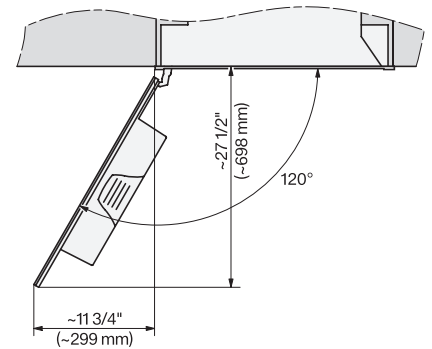

CVA 7775

Built-in coffee machine with DirectWater

Perfectly combinable design with CoffeeSelect + AutoDescale for highest demands.

A – Cut-out (1 1/2" x 20" / 38 mm x 508 mm) in the bottom of the cabinet for power cord and ventilation. – Electrical and water supplies are recommended to be placed in adjacent cabinetry. Additional cabinet depth is required when placing the electrical and water supplies behind the appliance. E = Electric connection, W = Water connection

7/8" – 22* mm – Glass, 15/16" – 23.3** mm – Stainless steel

7/8" – 22* mm – Glass, 15/16" – 23.3** mm – Stainless steel