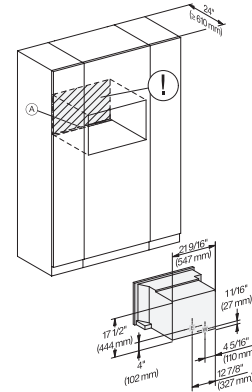

CVA7370, CVA7775, CVA7875, installation drawing, view from above, 30 Inch, Proud

CVA7775, CVA7875, installation drawing, installation, 30 Inch, Proud

A – Cut-out (1 1/2" x 20" / 38 mm x 508 mm) in the bottom of the cabinet for power cord and ventilation. – Electrical and water supplies are recommended to be placed in adjacent cabinetry. Additional cabinet depth is required when placing the electrical and water supplies behind the appliance. E = Electric connection, W = Water connection