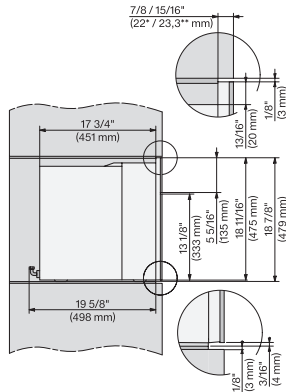

CVA 7775

Built-in coffee machine with DirectWater

Perfectly combinable design with CoffeeSelect + AutoDescal for highest demands.

CVA7775, CVA7875, installation drawing, side view, 30 Inch, Flush insert *(Footnote)

7/8" – 22* mm – Glass, 15/16" – 23.3** mm – Stainless steel