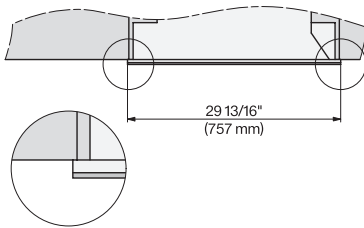

7/8" – 22* mm – Glass, 15/16" – 23.3** mm – Stainless steel

CVA7370, CVA7775, CVA7875, installation drawing, view from above, 30 Inch, Flush inset

CVA7370, CVA7775, CVA7875, installation drawing, view from above, 30 Inch, Flush inset

CVA7370, CVA7775, CVA7875, installation drawing, view from above, 30 Inch, Flush inset

CVA7370, CVA7775, CVA7875, installation drawing, view from above, 30 Inch, Flush inset

CVA7370, CVA7775, CVA7875, installation drawing, built in, 30 Inch, Flush inset

A – Cut-out (1 1/2" x 20" / 38 mm x 508 mm) in the bottom of the cabinet for power cord and ventilation. – Electrical and water supplies are recommended to be placed in adjacent cabinetry. Additional cabinet depth is required when placing the electrical and water supplies behind the appliance. E = Electric connection, W = Water connection

CVA7370, side view, 30 Inch, Proud

7/8" – 22* mm – Glass, 15/16" – 23.3** mm – Stainless steel

CVA7775, CVA7875, side view, 30 Inch, Proud

7/8" – 22* mm – Glass, 15/16" – 23.3** mm – Stainless steel

CVA7370, CVA7775, CVA7875, installation drawing, view from above, 30 Inch, Proud