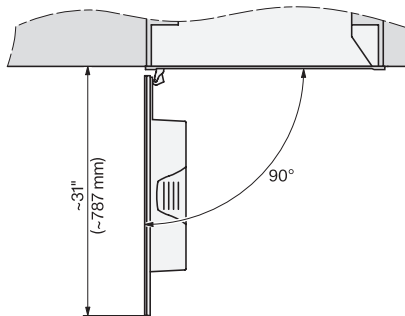

7/8" – 22* mm – Glass, 15/16" – 23.3** mm – Stainless steel

CVA7370, CVA7775, CVA7875, installation drawing, view from above, 30 Inch, Flush inset

CVA7370, CVA7775, CVA7875, installation drawing, view from above, 30 Inch, Flush inset

A – Cut-out (1 1/2" x 20" / 38 mm x 508 mm) in the bottom of the cabinet for power cord and ventilation. – Electrical and water supplies are recommended to be placed in adjacent cabinetry. Additional cabinet depth is required when placing the electrical and water supplies behind the appliance. E = Electric connection, W = Water connection

CVA7370, side view, 30 Inch, Proud

7/8" – 22* mm – Glass, 15/16" – 23.3** mm – Stainless steel

CVA7775, CVA7875, side view, 30 Inch, Proud

7/8" – 22* mm – Glass, 15/16" – 23.3** mm – Stainless steel

CVA7370, CVA7775, CVA7875, installation drawing, view from above, 30 Inch, Proud

CVA7370, CVA7775, CVA7875, installation drawing, view from above, 30 Inch, Flush

CVA7370, CVA7775, CVA7875, installation drawing, view from above, 30 Inch, Proud

CVA 7775

Built-in coffee machine with DirectWater