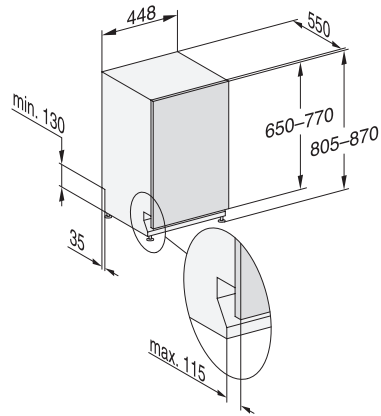

G 5482 SCVi SL

Fully integrated dishwasher

in tried-and-tested Miele quality at an affordable entry-level price.

EAN: 4002516376170 / Material number: 11636760 / Old Material Number: 21548262USA

Fuse rating in A	15
Number of phases	1
Electrical frequency standard	60
Length of water inlet hose in ft (m)	5 (1.50)
Length of water drain hose in ft (m)	5 (1.50)
Length of electrical wire in ft (m)	4 (1.20)
Min. front panel weight in kg	2.0
Max. front panel weight in kg	8.0
Standard accessories	
1 x UltraTabs box (20 tabs)	•
Voucher for 1 x box of UltraTabs (20 tabs) or 3 boxes (60 tabs in each) at a reduced price	•

G 5482 SCVi SL

Fully integrated dishwasher

in tried-and-tested Miele quality at an affordable entry-level price.

G7000, fully integrated dishwasher, 45cm (installation drawing)

- 1) Plinth height 35-155 mm, 2) Plinth height 100-220 mm,
- 3) Appliance height max. 970 mm with plinth height conversion kit (Mat.-Nr. 6.394.761),

G7000, fully integrated dishwasher, 45cm (installation drawing)