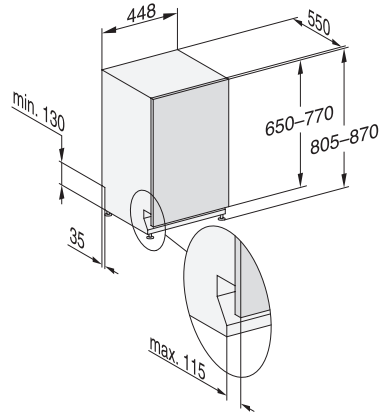

## G 5482 SCVi SL

Fully integrated dishwasher

in tried-and-tested Miele quality at an affordable entry-level price.

EAN: 4002516376170 / Material number: 11636760 /

Old Material Number: 21548262USA

Net weight in lbs. (kg)	90 (40.8)
Total connected load in kW	1.40
Voltage in V	120
Fuse rating in A	15
Number of phases	1
Electrical frequency standard	60
Length of water inlet hose in ft (m)	5 (1.50)
Length of water drain hose in ft (m)	5 (1.50)
Length of electrical wire in ft (m)	4 (1.20)
Min. front panel weight in kg	2.0
Max. front panel weight in kg	8.0
<b>Standard accessories</b>	
1 x UltraTabs box (20 tabs)	•
Voucher for 1 x box of UltraTabs (20 tabs) or 3 boxes (60 tabs in each) at a reduced price	•

## G 5482 SCVi SL

Fully integrated dishwasher

in tried-and-tested Miele quality at an affordable entry-level price.

G7000, fully integrated dishwasher, 45cm (installation drawing)

1) Plinth height 35-155 mm, 2) Plinth height 100-220 mm, 3) Appliance height max. 970 mm with plinth height conversion kit (Mat.-Nr. 6.394.761),

G7000, fully integrated dishwasher, 45cm (installation drawing)