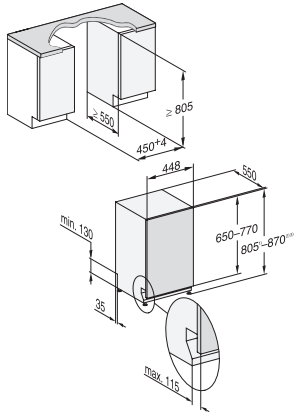

## G 5482 SCVi SL

Fully integrated dishwasher

in tried-and-tested Miele quality at an affordable entry-level price.

EAN: 4002516376170 / Material number: 11636760 /

Old Material Number: 21548262USA

Net weight in lbs. (kg)	90 (40.8)
Total connected load in kW	1.40
Voltage in V	120
Fuse rating in A	15
Number of phases	1
Electrical frequency standard	60
Length of water inlet hose in ft (m)	5 (1.50)
Length of water drain hose in ft (m)	5 (1.50)
Length of electrical wire in ft (m)	4 (1.20)
Min. front panel weight in kg	2.0
Max. front panel weight in kg	8.0
<b>Standard accessories</b>	
1 x UltraTabs box (20 tabs)	•
Voucher for 1 x box of UltraTabs (20 tabs) or 3 boxes (60 tabs in each) at a reduced price	•

## G 5482 SCVi SL

Fully integrated dishwasher

in tried-and-tested Miele quality at an affordable entry-level price.

G7000, fully integrated dishwasher, 45cm (installation drawing)

1) Plinth height 35-155 mm, 2) Plinth height 100-220 mm, 3) Appliance height max. 970 mm with plinth height conversion kit (Mat.-Nr. 6.394.761),