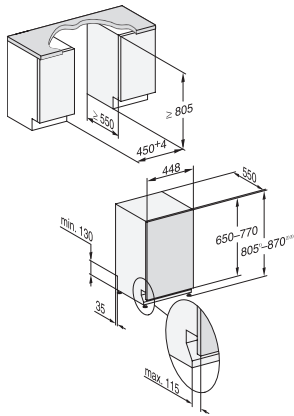

G 5482 SCVi SL

Fully integrated dishwasher

in tried-and-tested Miele quality at an affordable entry-level price.

EAN: 4002516376170 / Material number: 11636760 / Old Material Number: 21548262USA

Fuse rating in A	15
Number of phases	1
Electrical frequency standard	60
Length of water inlet hose in ft (m)	5 (1.50)
Length of water drain hose in ft (m)	5 (1.50)
Length of electrical wire in ft (m)	4 (1.20)
Min. front panel weight in kg	2.0
Max. front panel weight in kg	8.0
Standard accessories	
1 x UltraTabs box (20 tabs)	•
Voucher for 1 x box of UltraTabs (20 tabs) or 3 boxes (60 tabs in each) at a reduced price	•

G 5482 SCVi SL

Fully integrated dishwasher

in tried-and-tested Miele quality at an affordable entry-level price.

G7000, fully integrated dishwasher, 45cm (installation drawing)

- 1) Plinth height 35-155 mm, 2) Plinth height 100-220 mm,
- 3) Appliance height max. 970 mm with plinth height conversion kit (Mat.-Nr. 6.394.761),