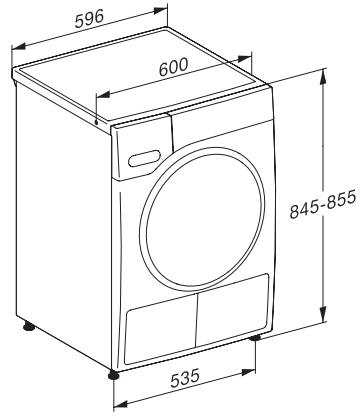

T1 drawing, facia 5 degree, measures in mm