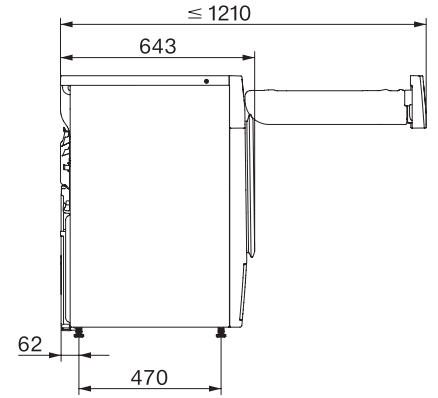

TWD 360 WP 8kg
T1 Heat-Pump Dryer:

EAN: 4002516379409 / Material number: 11619730 /
Old Material Number: 12WD3602USA

Bed Linens	•
Drying extras	
Anti-crease action	•
Gentle tumble	•
Acoustic signal	•
Quality	
Soft ribs	•
Safety	
Lock code	•
Empty out container" indicator	•
Clean filter" indication	•
Optical interface	•
Technical data	
Dimensions (width) in in. (mm)	23 1/2 (596)
Dimensions (height) in in. (mm)	33 1/2 (850)
Dimensions (depth) in in. (mm)	25 3/8 (643)
Depth with door open in in. (mm)	42 1/2 (1077)
Weight in lbs. (kg)	133 (60)
Total connected load in kW	1.00
Voltage in V	120
Fuse rating in A	15
Frequency in Hz	60
Length of supply lead in ft. (m)	6 (2)
Length of supply lead in ft. (m)	6 (2.0)
Length of supply lead in ft. (m)	6 (2)
Type of coolant	R134a
Refrigerant quantity in lbs (kg)	1.03 (0.47)
Standard accessories	
Fragrance flacon	•
Voucher for a second fragrance flacon	•

TWD 360 WP 8kg
T1 Heat-Pump Dryer:

T1 installation drawing, facia 5 degree, measures in mm

T1 drawing, facia 5 degree, measures in mm

T1 drawing, facia 5 degree, with porthole, measures in mm

T1 drawing, facia 5 degree, measures in mm