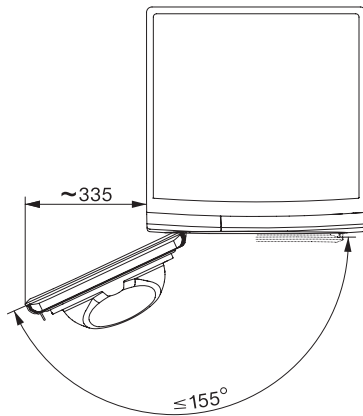

TWD 360 WP 8kg
T1 Heat-Pump Dryer:

EAN: 4002516379409 / Material number: 11619730 /
Old Material Number: 12WD3602USA

Bed Linens	•
Drying extras	
Anti-crease action	•
Gentle tumble	•
Acoustic signal	•
Quality	
Soft ribs	•
Safety	
Lock code	•
Empty out container" indicator	•
Clean filter" indication	•
Optical interface	•
Technical data	
Dimensions (width) in in. (mm)	23 1/2 (596)
Dimensions (height) in in. (mm)	33 1/2 (850)
Dimensions (depth) in in. (mm)	25 3/8 (643)
Depth with door open in in. (mm)	42 1/2 (1077)
Weight in lbs. (kg)	133 (60)
Total connected load in kW	1.00
Voltage in V	120
Fuse rating in A	15
Frequency in Hz	60
Length of supply lead in ft. (m)	6 (2)
Length of supply lead in ft. (m)	6 (2.0)
Length of supply lead in ft. (m)	6 (2)
Type of coolant	R134a
Refrigerant quantity in lbs (kg)	1.03 (0.47)
Standard accessories	
Fragrance flacon	•
Voucher for a second fragrance flacon	•

TWD 360 WP 8kg
T1 Heat-Pump Dryer:

T1 installation drawing, facia 5 degree, measures in mm

T1 drawing, facia 5 degree, measures in mm

T1 drawing, facia 5 degree, with porthole, measures in mm

T1 drawing, facia 5 degree, measures in mm