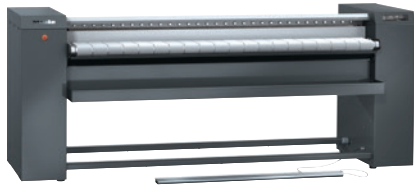

PRI 421 [EL SOM LAM IB RF]

Rotary iron, electric

with leaf-spring padding, feed-in belts and return feed for marine applications.

EAN: 4002516367628 / Material number: 11606180 / Old Material Number: 53421108SOM

FlexControl footswitch	•
In-feed table with feed-in bands	•
Laundry pick-off bands	•
Laundry crates	•
Laundry return feed	•
Cover (optional)	•
Favorites program	•
Incorrect feed recognition	•
Air suspension	•
Pause function	•
High contact pressure	•
Heater plate cleaning and waxing indicator	•
Emergency shut off	•
APRI 319 care set for the heater plate included in the scope of delivery	•
Appliance-independent accessories	•
Connection options	
Peak load cut-out/energy management (optional)	•
Standards, test certificates, and symbols	
VDE	•
CE	•
WEEE	•
VDE-EMC	•
Splash-proof IPX0	•
UKCA	•
Complies with Machinery Directive 2006/42/EC	•