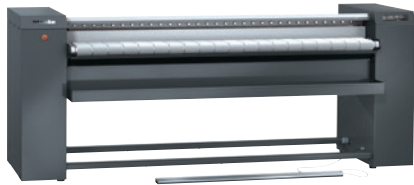

PRI 421 [EL SOM LAM IB RF]

Rotary iron, electric

with leaf-spring padding, feed-in belts and return feed for marine applications.

- Performance 67.0 kg/h*, roller diameter 14 3/8 (365) in (mm), working width 80 3/8 (2040) in (mm)
- Fast cooling of textiles – EasyFold feed table
- State-of-the-art controls – Touch display
- Selection of the most important settings – favorite programs
- Perfect rotary ironing performance – flexibly positioned heater plate