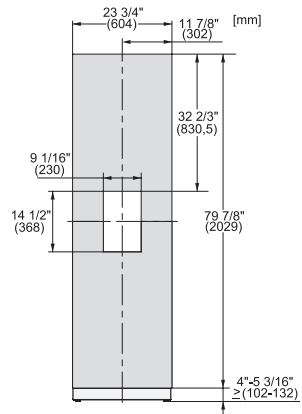

KFP 2445 ed/cs

Stainless steel front

For the stylish integration of MasterCool freezers in your kitchen.

EAN: 4002516324621 / Material number: 11499620 / Old Material Number: 38996093EU1

- For 24" wide freezers with ice/water dispenser in the door

KFP 2445 ed/cs

Stainless steel front

For the stylish integration of MasterCool freezers in your kitchen.

KFP2445ed/cs, KFP2444ed/cs, Front panel, Front dimensions, MasterCool, installation drawings