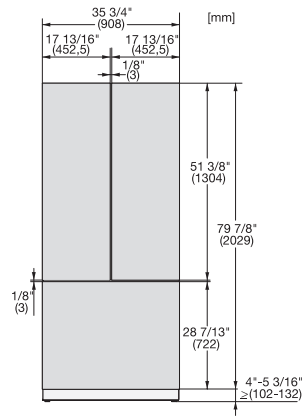

KFP 3635 ed/cs

Stainless steel front

For the stylish integration of MasterCool FrenchDoor in your kitchen.

EAN: 4002516324522 / Material number: 11499420 / Old Material Number: 38996091EU1

- for the left and right door of the KF 2981 Vi and KF 2982 Vi

KFP 3635 ed/cs

Stainless steel front

For the stylish integration of MasterCool FrenchDoor in your kitchen.

KFP3635ed/cs, KFP3634ed/cs R, KFP3634ed/  
cs L, KFP3634ed/cs, Front panel, Front dimensions,  
MasterCool, sketch