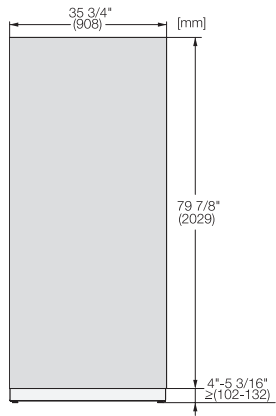

KFP 3605 ed/cs

Stainless steel front

For the integration of MasterCool refrigerators and freezers in your kitchen.

EAN: 4002516324560 / Material number: 11499100 / Old Material Number: 38996085EU1

- For 36" wide refrigerators and freezers

KFP 3605 ed/cs

Stainless steel front

For the integration of MasterCool refrigerators and freezers in your kitchen.

KFP3605ed/cs, KFP3604ed/cs, Front panel, Front dimensions, MasterCool, installation drawings