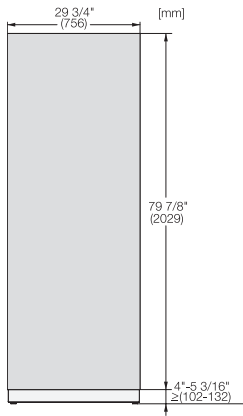

KFP 3005 ed/cs

Stainless steel front

For the integration of MasterCool refrigerators and freezers in your kitchen.

EAN: 4002516324553 / Material number: 11499080 / Old Material Number: 38996084EU1

- For 30 in wide built-in refrigerators or freezers

KFP 3005 ed/cs

Stainless steel front

For the integration of MasterCool refrigerators and freezers in your kitchen.

KFP3005ed/cs, KFP3004ed/cs, Front panel, Front dimensions, MasterCool II, installation drawings