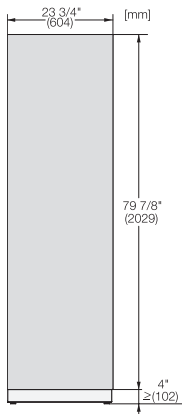

KFP 2405 ed/es

Stainless steel front

For the integration of MasterCool refrigerators and freezers in your kitchen.

EAN: 4002516324546 / Material number: 11499070 / Old Material Number: 38996083EU1

- for 61 cm wide refrigerators

KFP 2405 ed/es

Stainless steel front

For the integration of MasterCool refrigerators and freezers in your kitchen.

KFP2405ed/cs, KFP2404ed/cs, Front panel, Front dimensions, MasterCool, installation drawings (AU, CA, US)