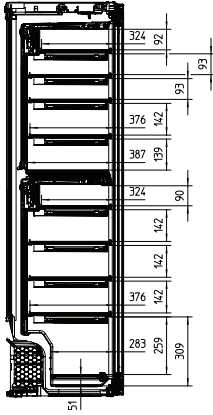

KWT 6722 iS

Built-in wine storage unit

with FlexiFrame and SommelierSet for wine connoisseurs.

EAN: 4002516235422 / Material number: 11329860 /

Old Material Number: 36672200USA

Maximum fridge compartment door front weight in lbs. (kg)	45 (20)
Wine compartment in L	8.97 (254)
Total usable capacity in cu. ft. (l)	8.97 (254)
0.75 l Bordeaux bottle capacity (no. of bottles)	80 bottles
Current consumption in milliampere (mA)	1000
Voltage in V	120
Fuse rating in A	10
Number of phases	1
Frequency in Hz	50-60
Wire length in ft (m)	9 (2.8)
Standard accessories	
Active AirClean filter	•

KWT 6722 iS

Built-in wine storage unit
with FlexiFrame and SommelierSet for wine connoisseurs.

KWT6722iS, KWT6722iS-1, Interior dimensions
(Installation drawings)