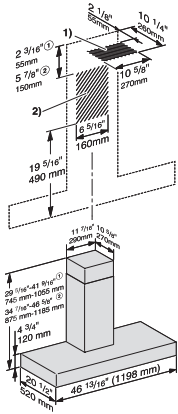

DA 5428 W Puristic Arca

Wall ventilation hood

with energy-efficient LED lighting and backlit controls for easy use.

DA 5428 W(Installation drawing)

1) and 2) Shaded area for vent cut-out