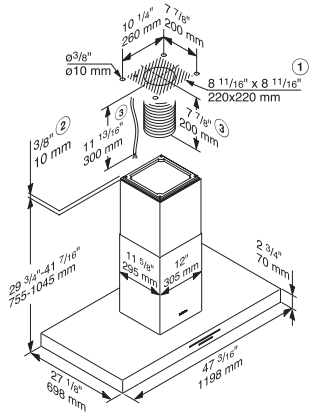

DA 4248 V D Puristic Varia

Island décor hood

with energy-efficient LED lighting and backlit controls for easy use.

DA 4248 V (Installation drawing) USA

1) Installation area/site, 2) Installation alternatively with spacer frame, 3) A supply lead, and for vented mode flexible vent ducting, must be pre-fitted for the connection in the ceiling to the connection of the cooker hood.