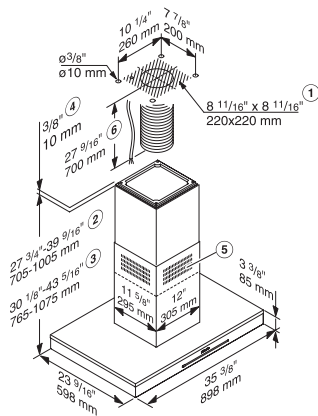

DA 6698 D Puristic Version 6000

Island décor hood

with energy-efficient LED lighting and touch controls for simple operation.

DA 6698 D, CLST (Installation drawing) – USA

1) Extraction cut-out, 2) Extraction, 3) Recirculation, 4) Installation option with spacer frame, 5) Ventilation grille at the top for recirculation, 6) A mains cable and, for extraction mode, flexible exhaust ducting is required from the ceiling connection to the connection on the cooker hood., ,