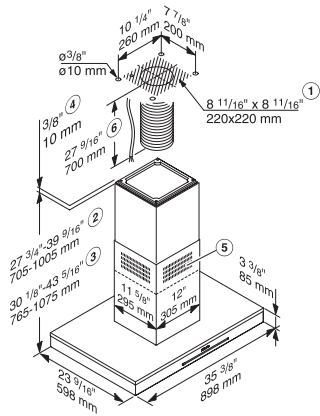

DA 6698 D Puristic Version 6000

Island décor hood

with energy-efficient LED lighting and touch controls for simple operation.

DA 6698 D, CLST (Installation drawing) – USA

1) Extraction cut-out, 2) Extraction, 3) Recirculation, 4) Installation option with spacer frame, 5) Ventilation grille at the top for recirculation, 6) A mains cable and, for extraction mode, flexible exhaust ducting is required from the ceiling connection to the connection on the cooker hood., ,