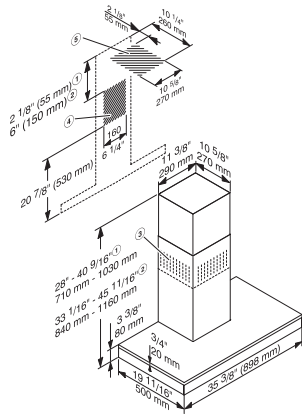

DA 6698 W Puristic Edition 6000

Wall ventilation hood

with energy-efficient LED lighting and touch controls for simple operation.

DA 6698 W, CLST (Installation drawing) – USA

1. Extraction, 2. Recirculation, 3 Ventilation grilles at the top for recirculation, 4. + 5. Vent cut-out positions (Area 5 not required for recirculation)