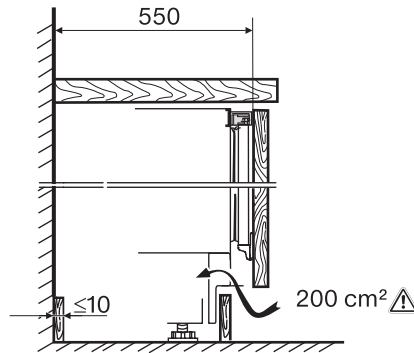

K 31222 Ui

Built-under refrigerator

Compact design with a practical interior layout.

K31222Ui, K31222Ui-1, K31225Ui, K31252Ui,
K31252Ui-1, K31242UiF, K31242UiF-1, F31202Ui
(installation drawings)

K31222Ui, K31222Ui-1, K31225Ui, K31252Ui,
K31252Ui-1, K31242UiF, K31242UiF-1, F31202Ui, side
view (installation draw)

K31222Ui, K31222Ui-1, K31225Ui, K31252Ui,
K31252Ui-1, K31242UiF, K31242UiF-1 F31202Ui
(installation drawings)