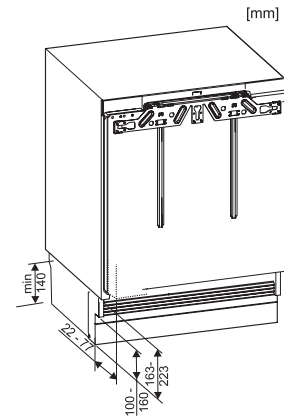

EAN: 4002515952566 / Material number: 10799700 / Old Material Number: 36312220USA

<b>Appliance category</b>	
Fridge	•
<b>Design</b>	
Built-in	•
Built-in integrated	•
Built-in built-under	•
Door hinge side	right
Convertible hinging	•
<b>Design</b>	
Type of lighting	LED
<b>User convenience</b>	
ComfortClean	•
<b>Control</b>	
Electronic temperature display and control	PicTronic
Independent temperature control of fridge and freezer compartments	No
Super Cooling	•
No. of temperature zones	1
<b>Fridge/fridge zone</b>	
No. of shelves	4
Number of door racks for cans	1
Door rack for bottles	1
<b>Safety</b>	
Lock function	•
Acoustic door alarm	•
<b>Technical data</b>	
Niche width in inches (mm), min.	23 5/8 (600)
Niche width in inches (mm), max.	23 5/8 (600)
Niche height in inches (mm), min.	32 3/8 (820)
Niche height in inches (mm), max.	34 3/4 (880)
Niche depth in in.(mm)	21 3/4 (550)
Appliance width in in.(mm)	23 5/8 (597)
Appliance height in in.(mm)	32 3/8 (820)
Appliance depth in in.(mm)	21 3/4 (550)
Weight in lbs.(kg)	79 (35.7)
Type of mounting	Fixed door
Maximum fridge compartment door front weight in lbs. (kg)	23 (10)
Total usable capacity in cu. ft. (l)	4.8 (136)
Current consumption in milliampere (mA)	2300
Voltage in V	115
Fuse rating in A	10
Number of phases	1
Frequency in Hz	60
Wire length in ft (m)	6 (1.9)
Replacing bulbs	Customer Service
<b>Standard accessories</b>	
Egg rack	•

## K 31222 Ui

Built-under refrigerator

Compact design with a practical interior layout.

K31222Ui, K31222Ui-1, K31225Ui, K31252Ui,  
K31252Ui-1, K31242UiF, K31242UiF-1, F31202Ui  
(installation drawings)

K31222Ui, K31222Ui-1, K31225Ui, K31252Ui,  
K31252Ui-1, K31242UiF, K31242UiF-1, F31202Ui, side  
view (installation draw)