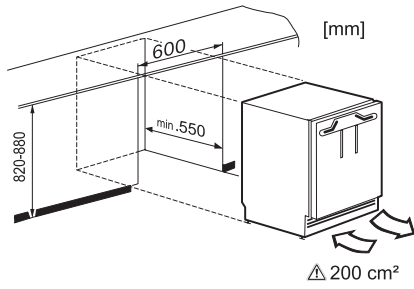

K 31222 Ui

Built-under refrigerator

Compact design with a practical interior layout.

K31222Ui, K31222Ui-1, K31225Ui, K31252Ui,
K31252Ui-1, K31242UiF, K31242UiF-1, F31202Ui
(installation drawings)

K31222Ui, K31222Ui-1, K31225Ui, K31252Ui,
K31252Ui-1, K31242UiF, K31242UiF-1, F31202Ui, side
view (installation draw)

K31222Ui, K31222Ui-1, K31225Ui, K31252Ui,
K31252Ui-1, K31242UiF, K31242UiF-1 F31202Ui
(installation drawings)