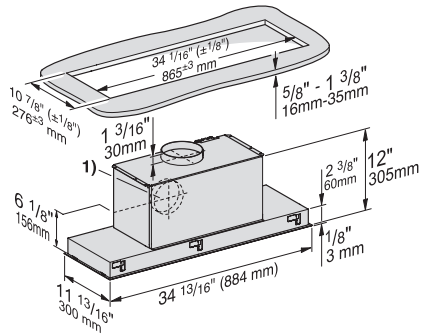

6 (150)

Standard accessories

Non-return flap

•

DA 2390

Insert ventilation hood

with energy-efficient LED lighting and backlit controls for easy use.

DA2390 (Installation drawing) – US