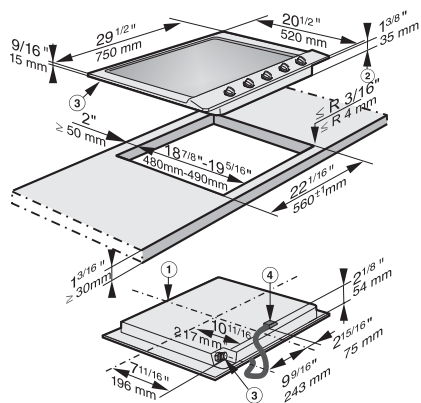

EAN: 4002515962473 / Material number: 10735660 /
Old Material Number: 26203250USA

Heating type	
Fuel type	Gas
Design	
Independent of oven	•
Design	
Cast iron pot rests (matte black enameled)	•
Stainless steel trough	•
Cooking zone details	
No. of rings	5
Gas burner power rating	
Small burner in kW	1.11
Small burner in BTU/h	3800
Normal burner in kW	1.61
Normal burner in BTU/h	5500
Large burner in kW	2.52
Large burner in BTU/h	8600
Mono wok burner in kW	3.31
Mono wok burner in BTU/h	11300
1st cooking zone/cooking area	
Position	front left
Type	High-speed burner
2nd cooking zone/cooking area	
Position	rear left
Type	Economy burner
3rd cooking zone/cooking area	
Position	Centered
Type	Single wok burner
4th cooking zone/cooking area	
Position	rear right
Type	Standard burner
5th cooking zone/cooking area	
Position	front right
Type	Standard burner
User convenience	
Operation via knobs	•
Electronic ignition with one-handed operation	•
Cleaning convenience	
Dishwasher-safe trivets	•
PerfectClean burner	•
Safety	
GasStop	•
Technical data	
Dimensions (H x W x D) in inches (mm)	
Dimensions (width) in in. (mm)	29 5/8 (750)
Dimensions (height) in in. (mm)	3 5/8 (90)
Dimensions in mm (depth)	20 1/2 (520)
Cutout dimensions (width) in in. (mm)	560
Cutout dimensions (depth) in in. (mm)	480

KM 2032 G

Gas cooktop

with 5 burners for particularly versatile cooking convenience.

EAN: 4002515962473 / Material number: 10735660 /
Old Material Number: 26203250USA

Weight in lbs. (kg)	35 (16)
Total connected load in kW	10.17
Power cord length in in. (m)	3 (1.2)
Position of gas connection	Hinten links
Voltage in V	120
Frequency in Hz	60
Standard accessories	
Power cord	Yes

KM 2032 G

Gas cooktop

with 5 burners for particularly versatile cooking convenience.

KM2032G (installation drawing) USA

1. Front, 2. Building-in depth, 3. Gas connection R 1/2 - ISO 7-1 (DIN 2999), 4. Mains connection box with mains connection cable, L = 1200 mm