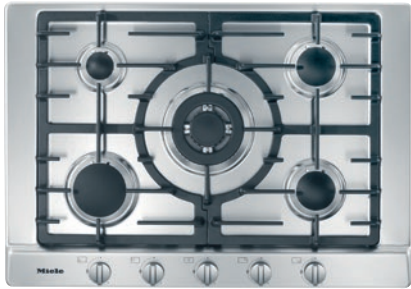

KM 2032 G

Gas cooktop

with 5 burners for particularly versatile cooking convenience.

- Simple controls -single-handed operation via rotary dial control
- Professional design – 29 5/8 (750) in (mm) wide stainless steel trough
- Particularly versatile – 5 burners incl. 1 mono wok
- Extremely safe – GasStop function
- Easy cleaning – ComfortClean dishwasher-safe grates

KM 2032 G

Gas cooktop

with 5 burners for particularly versatile cooking convenience.

EAN: 4002515962473 / Material number: 10735660 /
Old Material Number: 26203250USA

Weight in lbs. (kg)	35 (16)
Total connected load in kW	10.17
Power cord length in in. (m)	3 (1.2)
Position of gas connection	Hinten links
Voltage in V	120
Frequency in Hz	60
Standard accessories	
Power cord	Yes