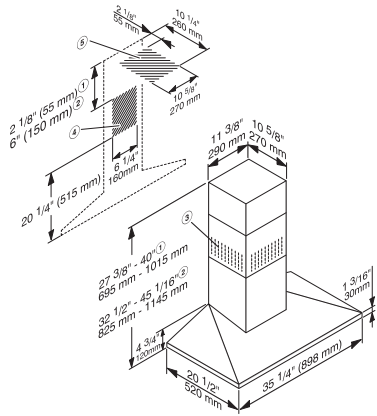

DA 399-7 Classic

Wall ventilation hood

with energy-efficient LED lighting and backlit controls for easy use.

DA 399-6 (Installation drawing) – USA

1) Extraction, 2) Recirculation, 3) Ventilation grille at top for recirculation, 4+5) Installation cut-out (5 not required for recirculation)