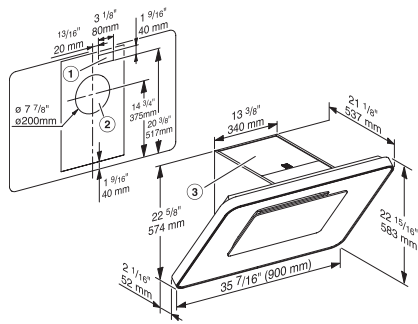

DA 6996 W Pearl

Wall ventilation hood

with dimmable ambient lighting for a unique lighting mood in your kitchen.

DA 6998 W (Installation drawing) – USA

1) Cut-out for cooker hoods with hard-wired connection rather than a plug, 2) Opening for ducting connection at the back. Vent Connection alternatively to the top, 3) Ventilation grille positioned at the top for recirculation. A distance of at least 200 mm must be maintained between the top of the appliance and the ceiling or any furniture units installed above the appliance.