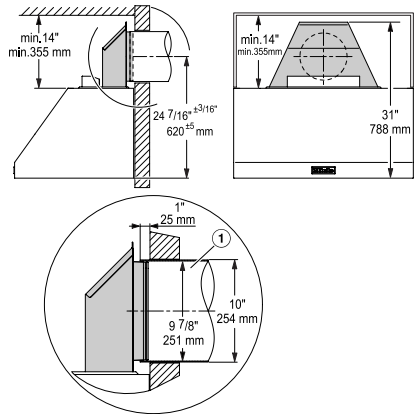

## DRRV 1200

Rear extraction connection conversion kit  
for converting the exhaust socket from the top to the rear.

EAN: 4002515836453 / Material number: 10406330 / Old Material Number: 28996368USA

- Suitable for DAR 11xx and DAR 12xx
- Flexible adjustment of vent connection to installation situation

## DRRV 1200

Rear extraction connection conversion kit

for converting the exhaust socket from the top to the rear.

DRRV1200 (Skizze) – USA

1) On site vent ducting