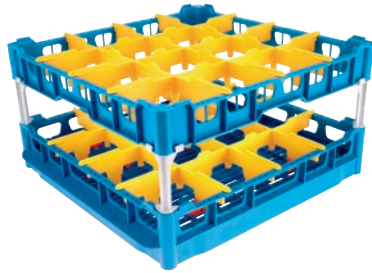

U 644-S

Basket

with tilters for the improved washing and drying of 16 glasses.

- 16 compartments, compartment size 4 1/2 (113) in (mm) x 4 1/2 (113) in (mm) mm
- Fitted with a high top frame
- Height 50/81/105, width 197 (incl. GN sides 208), depth 197 in
- Includes extender set comprising short and long extenders

EAN: 4002515673553 / Material number: 10322500 / Old Material Number: 67664401D

Product category	
Fresh-water dishwashers	•
Tank dishwashers	•
Throughfeed tank dishwashers	•
Machine affiliation	
G 8066	•
PG 8067	•
PG 8041	•
PG 8043	•
PG 8045	•
PG 8055	•
PG 8055 U	•
PG 8056	•
PG 8056 U	•
PG 8057 TD	•
PG 8057 TD U	•
PG 8058	•
PG 8058 U	•
PG 8059	•
PG 8059 U	•
PG 8060	•
PG 8061	•
PG 8061 U	•
PG 8165	•
PG 8166	•
PG 8169	•
PG 8172	•
PG 8172 Eco	•
PTD 901	•
PG 8096	•
PG 8096 U	•
PG 8099	•
PG 8099 U	•
PFD 400	•
PFD 400 U	•
PFD 401	•
PFD 401 U	•
PFD 402	•
PFD 402 U	•
PFD 404	•
PFD 404 U	•
PFD 405	•
PFD 405 U	•
PFD 407	•
PFD 407 U	•
PFD 408 U	•
PTD 702	•
PTD 703	•
PTD 704	•

U 644-S

Basket

with tilters for the improved washing and drying of 16 glasses.

EAN: 4002515673553 / Material number: 10322500 / Old Material Number: 67664401D

Product category	
Basket for glasses	•
Product characteristics	
Material	Plastic
Color	Blue, Yellow
Number of compartments	16
Compartment width in inches	4 1/2 (113)
Compartment length in inches	4 1/2 (113)
Capacity	
Glasses 5 1/2"-6 7/8" (140–175 mm) high [number]	16
Glasses 7 7/8"-9 1/16" (200–230 mm) high [number]	16
Dimensions and weight	
External dimensions, net height in inches	10 1/2 (266)
External dimensions, net width in inches	19 11/16 (500)
External dimensions, net depth in inches	19 11/16 (500)
External dimensions, gross height in inches	5 3/8 (135)
External dimensions, gross width in inches	21 5/16 (540)
External dimensions, gross depth in inches	21 5/16 (540)
Net weight in lbs	7 (3.00)
Gross weight in lbs	9 (4.00)