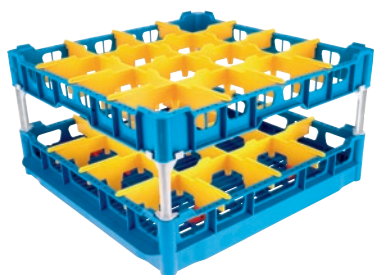

U 644-S

Basket

with tilters for the improved washing and drying of 16 glasses.

- 16 compartments, compartment size 4 1/2 (113) in (mm) x 4 1/2 (113) in (mm) mm
- Fitted with a high top frame
- Height 50/81/105, width 197 (incl. GN sides 208), depth 197 in
- Includes extender set comprising short and long extenders

EAN: 4002515673553 / Material number: 10322500 / Old Material Number: 67664401D

Product category	
Fresh-water dishwashers	•
Tank dishwashers	•
Throughfeed tank dishwashers	•
Machine affiliation	
G 8066	•
PG 8067	•
PG 8041	•
PG 8043	•
PG 8045	•
PG 8055	•
PG 8055 U	•
PG 8056	•
PG 8056 U	•
PG 8057 TD	•
PG 8057 TD U	•
PG 8058	•
PG 8058 U	•
PG 8059	•
PG 8059 U	•
PG 8060	•
PG 8061	•
PG 8061 U	•
PG 8165	•
PG 8166	•
PG 8169	•
PG 8172	•
PG 8172 Eco	•
PTD 901	•
PG 8096	•
PG 8096 U	•
PG 8099	•
PG 8099 U	•
PFD 400	•
PFD 400 U	•
PFD 401	•
PFD 401 U	•
PFD 402	•
PFD 402 U	•
PFD 404	•
PFD 404 U	•
PFD 405	•
PFD 405 U	•
PFD 407	•
PFD 407 U	•
PFD 408 U	•
PTD 702	•
PTD 703	•
PTD 704	•

U 644-S

Basket

with tilters for the improved washing and drying of 16 glasses.

EAN: 4002515673553 / Material number: 10322500 / Old Material Number: 67664401D

Product category	
Basket for glasses	•
Product characteristics	
Material	Plastic
Color	Blue, Yellow
Number of compartments	16
Compartment width in inches	4 1/2 (113)
Compartment length in inches	4 1/2 (113)
Capacity	
Glasses 5 1/2"-6 7/8" (140–175 mm) high [number]	16
Glasses 7 7/8"-9 1/16" (200–230 mm) high [number]	16
Dimensions and weight	
External dimensions, net height in inches	10 1/2 (266)
External dimensions, net width in inches	19 11/16 (500)
External dimensions, net depth in inches	19 11/16 (500)
External dimensions, gross height in inches	5 3/8 (135)
External dimensions, gross width in inches	21 5/16 (540)
External dimensions, gross depth in inches	21 5/16 (540)
Net weight in lbs	7 (3.00)
Gross weight in lbs	9 (4.00)