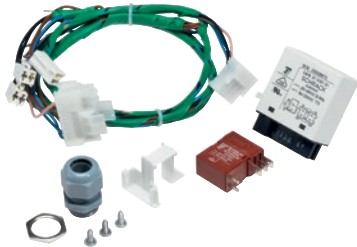

## BSS 13

### Peak load cut-out kit

For connection to an energy management system.

- For electrically heated models

EAN: 4002515558515 / Material number: 10087720 / Old Material Number: 59170380D

<b>Product category</b>	
Washing machines	•
<b>Machine/accessory category</b>	
PW 6241	•
PW 6321	•
<b>Product category</b>	
Peak-load negotiation	•
Other accessories	•
<b>Product characteristics</b>	
Electrical connection	OHNE
<b>Dimensions and weight</b>	
External dimensions, net height in inches	3 5/8 (90)
External dimensions, net width in inches	6 (150)
External dimensions, net depth in inches	4 3/4 (120)
External dimensions, gross height in inches	3 5/8 (90)
External dimensions, gross width in inches	6 (150)
External dimensions, gross depth in inches	4 3/4 (120)
Net weight [lbs]	1 (0.07)
Gross weight in lbs	1 (0.13)