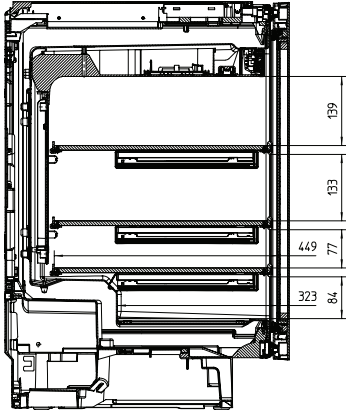

KWT 6312 UGS

Built-under wine storage unit

for perfect enjoyment and timeless design with its Push2open and SommelierSet.

KWT6312UGS, Interior dimensions (Installation drawings)