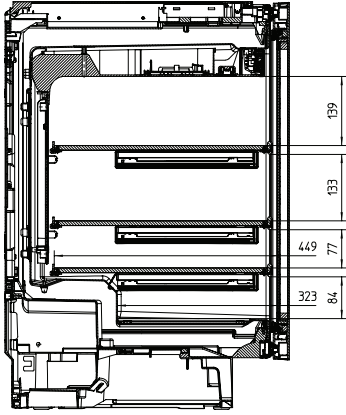

EAN: 4002515539705 / Material number: 10028650 / Old Material Number: 36631200USA

Appliance category	
Wine storage unit	•
Design	
Built-in	•
Built-in integrated	•
Built-in built-under	•
Door hinge side	right
Convertible hinging	•
Can be installed side-by-side	•
Design	
Front color	Glass door
Wine compartment lighting	LED illumination
User convenience	
DynaCool	•
SoftClose door closing damper	•
Push2open	•
No. of wooden shelves	4
Number of FlexiFrame Wire Racks	3
SommelierSet	•
NoteBoard	Yes
Low-vibration storage	•
Control	
Electronic temperature display and control	TouchControl
Independent temperature control of fridge and freezer compartments	No
No. of temperature zones	1
Min. temperature setting range in °F (°C)	5
Safety	
Lock function	•
Acoustic door alarm	•
Acoustic temperature alarm	•
Optical door alarm	•
Technical data	
Niche width in inches (mm), min.	23 5/8 (600)
Niche width in inches (mm), max.	23 5/8 (600)
Niche height in inches (mm), min.	32 3/8 (820)
Niche height in inches (mm), max.	34 3/8 (870)
Niche depth in in.(mm)	22 7/8 (580)
Appliance width in in.(mm)	23 5/8 (597)
Appliance height in in.(mm)	32 3/8 (820)
Appliance depth in in.(mm)	22 3/4 (577)
Weight in lbs.(kg)	102 (46.0)
Wine compartment in L	3.88 (110)
Total usable capacity in cu. ft. (l)	3.88 (110)
0.75 l Bordeaux bottle capacity (no. of bottles)	46 bottles
Storage time in case of fault in h	0
Current consumption in milliampere (mA)	1500
Voltage in V	115
Fuse rating in A	10
Number of phases	1

KWT 6312 UGS

Built-under wine storage unit

for perfect enjoyment and timeless design with its Push2open and SommelierSet.

EAN: 4002515539705 / Material number: 10028650 / Old Material Number: 36631200USA

KWT6312UGS, Interior dimensions (Installation drawings)