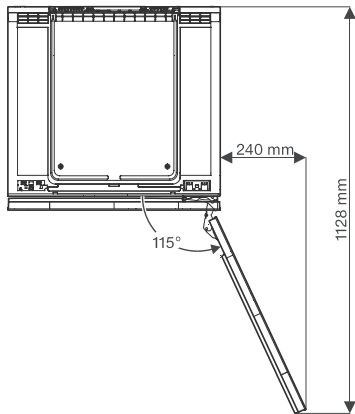

EAN: 4002515539699 / Material number: 10028620 /
Old Material Number: 36632200USA

Appliance category	
Wine storage unit	•
Design	
Built-in	•
Built-in integrated	•
Built-in built-under	•
Door hinge side	right
Convertible hinging	•
Can be installed side-by-side	•
Design	
Front color	Obsidian Black glass
Wine compartment lighting	LED illumination
User convenience	
DynaCool	•
SoftClose door closing damper	•
Total number of shelves	5
Number of shelves	4
Number of FlexiFrame Wire Racks	3
NoteBoard	Yes
Low-vibration storage	•
Control	
Electronic temperature display and control	TouchControl
Independent temperature control of fridge and freezer compartments	No
No. of temperature zones	2
Min. temperature setting range in °F (°C)	5
Max. temperature setting range in °F (°C)	20
Safety	
Lock function	•
Acoustic door alarm	•
Acoustic temperature alarm	•
Optical door alarm	•
Technical data	
Niche width in inches (mm), min.	23 5/8 (600)
Niche width in inches (mm), max.	23 5/8 (600)
Niche height in inches (mm), min.	32 3/8 (820)
Niche height in inches (mm), max.	34 3/8 (870)
Niche depth in in.(mm)	22 7/8 (580)
Appliance width in in.(mm)	23 5/8 (597)
Appliance height in in.(mm)	32 3/8 (820)
Appliance depth in in.(mm)	22 3/4 (577)
Weight in lbs.(kg)	109 (49.0)
Wine compartment in L	3.32 (94)
Total usable capacity in cu. ft. (l)	3.32 (94)
0.75 l Bordeaux bottle capacity (no. of bottles)	34 bottles
Storage time in case of fault in h	0
Current consumption in milliampere (mA)	2000
Voltage in V	115

KWT 6322 UG

Built-under wine storage unit

with FlexiFrame and Push2open for greater versatility and top-quality design.

KWT6312UGS, KWT6322UG, KWT6322UG-1, KWT6322UG edt/cs (installation drawings)

KWT6312UGS, KWT6322UG, KWT6322UG-1, KSK6300, Side by Side (installation drawing)

KWT6322UG, KWT6322UG-1, KWT6322UG edt/cs, Interior dimensions (Installation drawings)

KWT6312UGS, KWT6322UG, KWT6322UG-1, KWT6322UG edt/cs (installation drawings)