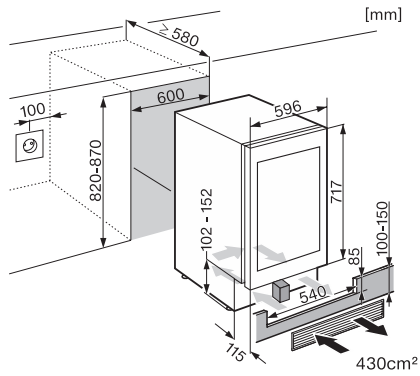

KWT 6322 UG

Built-under wine storage unit

with FlexiFrame and Push2open for greater versatility and top-quality design.

KWT6312UGS, KWT6322UG, KWT6322UG-1, KWT6322UG edt/cs (installation drawings)