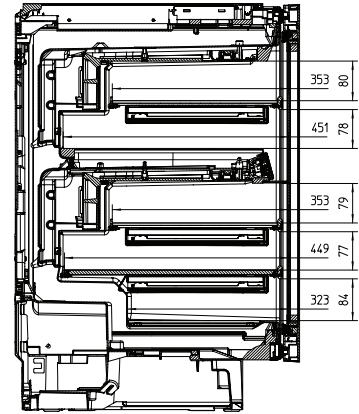

EAN: 4002515539699 / Material number: 10028620 /
Old Material Number: 36632200USA

Appliance category	
Wine storage unit	•
Design	
Built-in	•
Built-in integrated	•
Built-in built-under	•
Door hinge side	right
Convertible hinging	•
Can be installed side-by-side	•
Design	
Front color	Obsidian Black glass
Wine compartment lighting	LED illumination
User convenience	
DynaCool	•
SoftClose door closing damper	•
Total number of shelves	5
Number of shelves	4
Number of FlexiFrame Wire Racks	3
NoteBoard	Yes
Low-vibration storage	•
Control	
Electronic temperature display and control	TouchControl
Independent temperature control of fridge and freezer compartments	No
No. of temperature zones	2
Min. temperature setting range in °F (°C)	5
Max. temperature setting range in °F (°C)	20
Safety	
Lock function	•
Acoustic door alarm	•
Acoustic temperature alarm	•
Optical door alarm	•
Technical data	
Niche width in inches (mm), min.	23 5/8 (600)
Niche width in inches (mm), max.	23 5/8 (600)
Niche height in inches (mm), min.	32 3/8 (820)
Niche height in inches (mm), max.	34 3/8 (870)
Niche depth in in.(mm)	22 7/8 (580)
Appliance width in in.(mm)	23 5/8 (597)
Appliance height in in.(mm)	32 3/8 (820)
Appliance depth in in.(mm)	22 3/4 (577)
Weight in lbs.(kg)	109 (49.0)
Wine compartment in L	3.32 (94)
Total usable capacity in cu. ft. (l)	3.32 (94)
0.75 l Bordeaux bottle capacity (no. of bottles)	34 bottles
Storage time in case of fault in h	0
Current consumption in milliampere (mA)	2000
Voltage in V	115

KWT6322UG, KWT6322UG-1, KWT6322UG edt/cs, Interior dimensions (Installation drawings)

KWT6312UGS, KWT6322UG, KWT6322UG-1, KWT6322UG edt/cs (installation drawings)