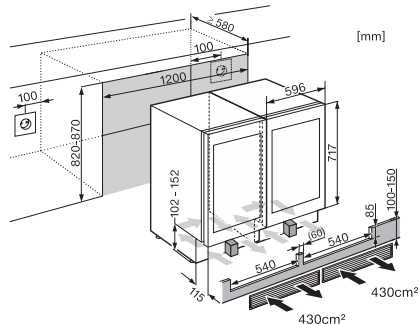

KWT6312UGS, KWT6322UG, KWT6322UG-1, KSK6300, Side by Side (installation drawing)