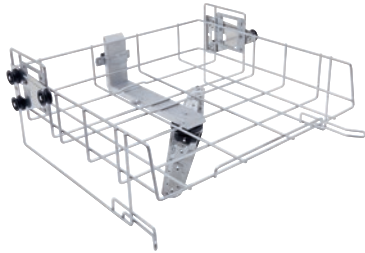

A 102

Upper basket

Height adjustable, for the optimum loading of inserts.

- Vertical clearance 205 +/- 30 mm, width 475 mm, depth 443 mm
- With integrated spray arm

EAN: 4002515460634 / Material number: 09862360 / Old Material Number: 69610200D

<b>Product category</b>	
Washer-disinfectors, laboratory	•
Thermal disinfectors	•
Washer-disinfectors, medical	•
<b>Machine affiliation</b>	
PG 8581	•
PG 8562	•
PG 8582	•
PG 8582 CD	•
PG 8504	•
PG 8583	•
PG 8583 CD	•
PG 8591	•
PG 8592	•
PG 8593	•
<b>Product category</b>	
Carrier/basket carrier	•
Upper basket	•
<b>Product characteristics</b>	
Material	Stainless steel
Color	Stainless Steel
<b>Application area</b>	
Reprocessing of laboratory glassware	•
Reprocessing of GYN instruments	•
Reprocessing of ENT instruments	•
Reprocessing of dental instruments	•
Reprocessing of medical shoes	•
Reprocessing of basins	•
Reprocessing of kidney bowls	•
Reprocessing of surgical instruments	•
<b>Capacity</b>	
DIN mesh trays [number]	2
SPRI mesh trays [number]	1
<b>Standard electrical connection</b>	
Number of phases	0
Voltage in V	0-0
Frequency in Hz	0-0
Total rated load in kW	0.00-0.00
Fuse rating in A	0-0
<b>Dimensions and weight</b>	
External dimensions, net height in inches	8 1/8 (206)
External dimensions, net width in inches	20 13/16 (528)
External dimensions, net depth in inches	20 3/4 (527)
External dimensions, gross height in inches	9 1/16 (230)
External dimensions, gross width in inches	21 5/16 (540)
External dimensions, gross depth in inches	22 1/4 (565)
Net weight in lbs	7 (3.02)
Gross weight in lbs	9 (3.78)