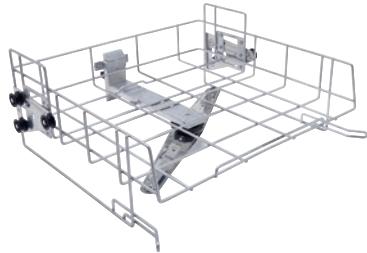

A 101

Upper basket

Height adjustable, for the optimum loading of inserts.

- Vertical clearance 160 +/- 30 mm, width 475 mm, depth 443 mm
- With integrated spray arm

EAN: 4002515460627 / Material number: 09862340 / Old Material Number: 69610100D

Product category	
Fresh-water dishwashers	•
Washer-disinfectors, laboratory	•
Washer-disinfectors, medical	•
Machine affiliation	
PG 8063	•
PG 8562	•
PG 8582	•
PG 8582 CD	•
PG 8504	•
PG 8583	•
PG 8583 CD	•
PG 8592	•
PG 8593	•
Product category	
Upper basket	•
Carrier/basket carrier	•
Upper basket	•
Product characteristics	
Material	Stainless steel
Color	Stainless Steel
Application area	
Reprocessing of laboratory glassware	•
Reprocessing of GYN instruments	•
Reprocessing of ENT instruments	•
Reprocessing of basins	•
Reprocessing of kidney bowls	•
Reprocessing of surgical instruments	•
Reprocessing of different utensils	•
Reprocessing of air regulators	•
Standard electrical connection	
Number of phases	0
Voltage in V	0
Frequency in Hz	0
Total rated load in kW	0.00
Fuse rating in A	0
Dimensions and weight	
External dimensions, net height in inches	8 1/8 (206)
External dimensions, net width in inches	20 13/16 (528)
External dimensions, net depth in inches	20 3/4 (527)
External dimensions, gross height in inches	9 1/16 (230)
External dimensions, gross width in inches	21 7/8 (555)
External dimensions, gross depth in inches	22 7/8 (580)
Net weight in lbs	7 (3.00)
Gross weight in lbs	9 (3.79)