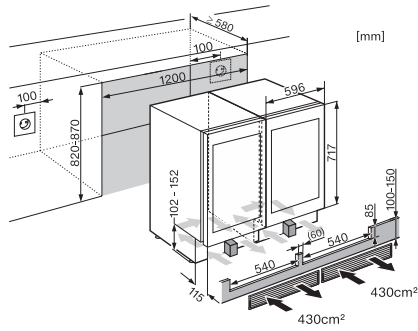

KSK 6300

Side-by-side kit

for a high-quality side-by-side combination of undercounter wine cabinets.

EAN: 4002515426845 / Material number: 09799630 / Old Material Number: 36996062EU1

KSK 6300

Side-by-side kit

for a high-quality side-by-side combination of undercounter wine cabinets.

KWT6312UGS, KWT6322UG, KWT6322UG-1, KSK6300,
Side by Side (installation drawing)