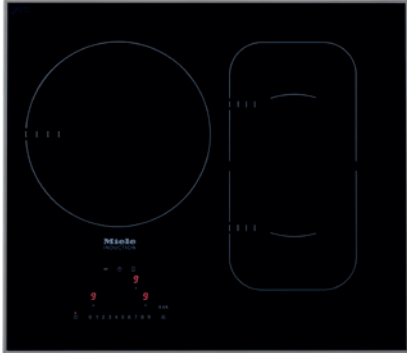

KM 6320

Induction Cooktop

with PowerFlex cooking area for maximum versatility and performance.

EAN: 4002515472903 / Material number: 09775880 /
Old Material Number: 26632052USA

- Intuitive selection via numerical linear keybank – Direct control
- Attractive design – 24 3/4 (626) in (mm) wide with stainless steel frame
- Versatile and fast – 3 cooking zones incl. 1 PowerFlex area
- Communication with the ventilation hood – automatic Con@ctivity function
- Broad performance spectrum – keep warm function and TwinBoost