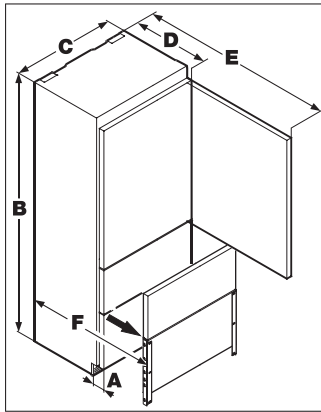

KFN 9855 iDE

PerfectCool fridge-freezer

maximum convenience thanks to generous large capacity and ice maker.

EAN: 4002515318911 / Material number: 09623660 / Old Material Number: 38985552CDN

Fuse rating in A	10
Number of phases	1
Frequency in Hz	60
Wire length in ft (m)	9 (2.8)
Replacing bulbs	Customer Service

KFN 9855 iDE

PerfectCool fridge-freezer

maximum convenience thanks to generous large capacity and ice maker.

KFN9855iDE, KFN9855iDE with footnote\* (installation drawings)

\* A = 3" ( 76 mm), B = 79- 13/16" ( 2027 mm), C = 29- 7/8" ( 757 mm), D = 24" ( 610 mm), E = 55 1/4" ( 1413 mm), F = 37- 1/8" ( 952 mm)