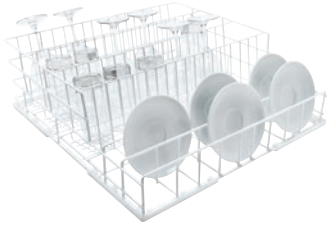

U 507

Basket

For typical wash loads in bistros.

- For glasses, cups, plates, cake plates, saucers, etc.
- With different rail heights and distances between rails
- Large distance between rails: 3.6 x 4.4 x 3.9 inches
- Small distance between rails: 2 1/16" x 1 15/16" x 1 15/16" (5.2 x 4.9 x 4.9 cm)

EAN: 4002515250136 / Material number: 09508700 / Old Material Number: 67650701D

Product category	
Fresh-water dishwashers	•
Tank dishwashers	•
Throughfeed tank dishwashers	•
Machine affiliation	
G 8066	•
PG 8041	•
PG 8043	•
PG 8045	•
PG 8055	•
PG 8055 U	•
PG 8056	•
PG 8056 U	•
PG 8057 TD	•
PG 8057 TD U	•
PG 8058	•
PG 8058 U	•
PG 8059	•
PG 8059 U	•
PG 8060	•
PG 8061	•
PG 8061 U	•
PG 8165	•
PG 8166	•
PG 8169	•
PG 8172	•
PG 8172 Eco	•
PTD 901	•
PG 8096	•
PG 8096 U	•
PG 8099	•
PG 8099 U	•
PFD 400	•
PFD 400 U	•
PFD 401	•
PFD 401 U	•
PFD 402	•
PFD 402 U	•
PFD 404	•
PFD 404 U	•
PFD 405	•
PFD 405 U	•
PFD 407	•
PFD 407 U	•
PFD 408 U	•
PTD 702	•
PTD 703	•
PTD 704	•
Product category	
Basket for mixed tableware	•

U 507
Basket
For typical wash loads in bistros.

EAN: 4002515250136 / Material number: 09508700 / Old Material Number: 67650701D

Product characteristics	
Material	Wire, rilsan-coated
Color	White
Distance between rails in mm	4 1/2 (113)
Dimensions and weight	
External dimensions, net height in inches	6 1/2 (165)
External dimensions, net width in inches	19 11/16 (500)
External dimensions, net depth in inches	19 11/16 (500)
External dimensions, gross height in inches	10 1/4 (260)
External dimensions, gross width in inches	20 1/2 (520)
External dimensions, gross depth in inches	20 7/8 (530)
Net weight in lbs	6 (2.50)
Gross weight in lbs	8 (3.51)