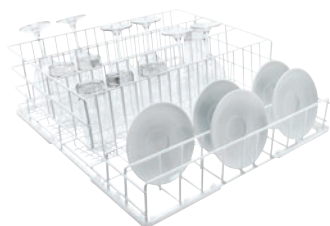

U 507

Basket

For typical wash loads in bistros.

- For glasses, cups, plates, cake plates, saucers, etc.
- With different rail heights and distances between rails
- Large distance between rails: 3.6 x 4.4 x 3.9 inches
- Small distance between rails: 2 1/16" x 1 15/16" x 1 15/16" (5.2 x 4.9 x 4.9 cm)

EAN: 4002515250136 / Material number: 09508700 / Old Material Number: 67650701D

Product category	
Fresh-water dishwashers	•
Tank dishwashers	•
Throughfeed tank dishwashers	•
Machine affiliation	
G 8066	•
PG 8041	•
PG 8043	•
PG 8045	•
PG 8055	•
PG 8055 U	•
PG 8056	•
PG 8056 U	•
PG 8057 TD	•
PG 8057 TD U	•
PG 8058	•
PG 8058 U	•
PG 8059	•
PG 8059 U	•
PG 8060	•
PG 8061	•
PG 8061 U	•
PG 8165	•
PG 8166	•
PG 8169	•
PG 8172	•
PG 8172 Eco	•
PTD 901	•
PG 8096	•
PG 8096 U	•
PG 8099	•
PG 8099 U	•
PFD 400	•
PFD 400 U	•
PFD 401	•
PFD 401 U	•
PFD 402	•
PFD 402 U	•
PFD 404	•
PFD 404 U	•
PFD 405	•
PFD 405 U	•
PFD 407	•
PFD 407 U	•
PFD 408 U	•
PTD 702	•
PTD 703	•
PTD 704	•
Product category	
Basket for mixed tableware	•

U 507
Basket
For typical wash loads in bistros.

EAN: 4002515250136 / Material number: 09508700 / Old Material Number: 67650701D

Product characteristics	
Material	Wire, rilsan-coated
Color	White
Distance between rails in mm	4 1/2 (113)
Dimensions and weight	
External dimensions, net height in inches	6 1/2 (165)
External dimensions, net width in inches	19 11/16 (500)
External dimensions, net depth in inches	19 11/16 (500)
External dimensions, gross height in inches	10 1/4 (260)
External dimensions, gross width in inches	20 1/2 (520)
External dimensions, gross depth in inches	20 7/8 (530)
Net weight in lbs	6 (2.50)
Gross weight in lbs	8 (3.51)