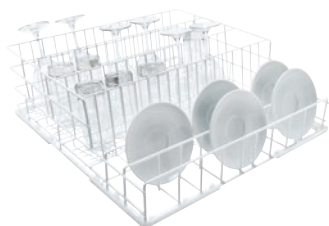

U 507

Basket

For typical wash loads in bistros.

- For glasses, cups, plates, cake plates, saucers, etc.
- With different rail heights and distances between rails
- Large distance between rails: 3.6 x 4.4 x 3.9 inches
- Small distance between rails: 2 1/16" x 1 15/16" x 1 15/16" (5.2 x 4.9 x 4.9 cm)

EAN: 4002515250136 / Material number: 09508700 / Old Material Number: 67650701D

Product category	
Fresh-water dishwashers	•
Tank dishwashers	•
Throughfeed tank dishwashers	•
Machine affiliation	
G 8066	•
PG 8041	•
PG 8043	•
PG 8045	•
PG 8055	•
PG 8055 U	•
PG 8056	•
PG 8056 U	•
PG 8057 TD	•
PG 8057 TD U	•
PG 8058	•
PG 8058 U	•
PG 8059	•
PG 8059 U	•
PG 8060	•
PG 8061	•
PG 8061 U	•
PG 8165	•
PG 8166	•
PG 8169	•
PG 8172	•
PG 8172 Eco	•
PTD 901	•
PG 8096	•
PG 8096 U	•
PG 8099	•
PG 8099 U	•
PFD 400	•
PFD 400 U	•
PFD 401	•
PFD 401 U	•
PFD 402	•
PFD 402 U	•
PFD 404	•
PFD 404 U	•
PFD 405	•
PFD 405 U	•
PFD 407	•
PFD 407 U	•
PFD 408 U	•
PTD 702	•
PTD 703	•
PTD 704	•
Product category	
Basket for mixed tableware	•

U 507
Basket
For typical wash loads in bistros.

EAN: 4002515250136 / Material number: 09508700 / Old Material Number: 67650701D

Product characteristics	
Material	Wire, rilsan-coated
Color	White
Distance between rails in mm	4 1/2 (113)
Dimensions and weight	
External dimensions, net height in inches	6 1/2 (165)
External dimensions, net width in inches	19 11/16 (500)
External dimensions, net depth in inches	19 11/16 (500)
External dimensions, gross height in inches	10 1/4 (260)
External dimensions, gross width in inches	20 1/2 (520)
External dimensions, gross depth in inches	20 7/8 (530)
Net weight in lbs	6 (2.50)
Gross weight in lbs	8 (3.51)