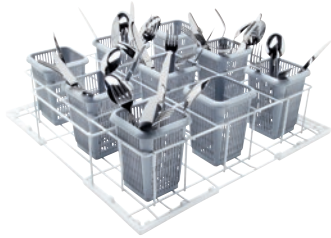

U 504
Basket
For the optimum loading of cutlery.

- With 9 plastic cutlery holders
- Compartment size 106 x 106 mm

EAN: 4002515250112 / Material number: 09508670 / Old Material Number: 67650401D

Product category	
Fresh-water dishwashers	•
Tank dishwashers	•
Throughfeed tank dishwashers	•
Machine affiliation	
G 8066	•
PG 8041	•
PG 8043	•
PG 8045	•
PG 8055	•
PG 8055 U	•
PG 8056	•
PG 8056 U	•
PG 8057 TD	•
PG 8057 TD U	•
PG 8058	•
PG 8058 U	•
PG 8059	•
PG 8059 U	•
PG 8060	•
PG 8061	•
PG 8061 U	•
PG 8165	•
PG 8166	•
PG 8169	•
PG 8172	•
PG 8172 Eco	•
PTD 901	•
PG 8096	•
PG 8096 U	•
PG 8099	•
PG 8099 U	•
PFD 400	•
PFD 400 U	•
PFD 401	•
PFD 401 U	•
PFD 402	•
PFD 402 U	•
PFD 404	•
PFD 404 U	•
PFD 405	•
PFD 405 U	•
PFD 407	•
PFD 407 U	•
PFD 408 U	•
PTD 702	•
PTD 703	•
PTD 704	•
Product category	
Basket for cutlery	•

U 504

Basket

For the optimum loading of cutlery.

EAN: 4002515250112 / Material number: 09508670 / Old Material Number: 67650401D

Product characteristics	
Material	Wire, rilsan-coated, Plastic
Color	Grey, White
Number of compartments	9
Compartment width in inches	4 3/16 (106)
Compartment length in inches	4 3/16 (106)
Dimensions and weight	
External dimensions, net height in inches	5 3/4 (145)
External dimensions, net width in inches	19 11/16 (500)
External dimensions, net depth in inches	19 11/16 (500)
External dimensions, gross height in inches	10 1/4 (260)
External dimensions, gross width in inches	20 1/2 (520)
External dimensions, gross depth in inches	20 7/8 (530)
Net weight in lbs	5 (2.24)
Gross weight in lbs	8 (3.21)