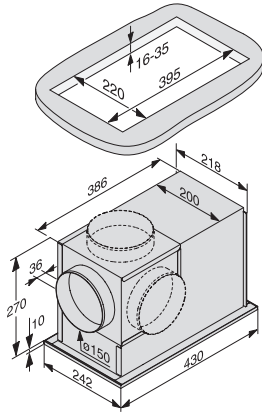

DUU 2900

Recirculation kit for DA 28xx and DA 290x

For converting ceiling extractors from air vented to recirculation mode.

DUU 2900 (installation Drawing)