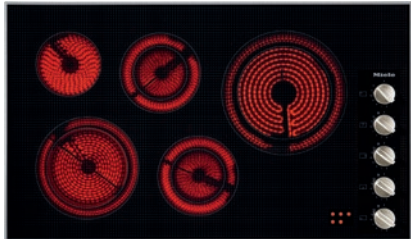

KM 5627 208V

36-inch electric cooktop, operated with its own controls
with a width of 36 1/8 (915) in (mm) 36 1/8 (915) in (mm) for ultra-convenient cooking.

- Easy and direct controls – operation via knob controls
- Attractive design – 36 1/8 (915) in (mm) wide with stainless steel frame
- Versatile – 5 cooking zones
- Safe – residual heat indicator for every cooking zone

EAN: 4002514865942 / Material number: 07821710 /
Old Material Number: 26562751USA

Heating type	
Fuel type	Electric
Design	
Independent of oven	•
Design	
Elegant glass ceramic surface	•
Surface-mounted/flush-fit	–/–
Ceramic surface color	Black
Print design	Basalt grey decor
All-round stainless-steel frame	•
Proud installation	•
Cooking zone details	
No. of rings	5
1st cooking zone/cooking area	
Position	front left
Type	Variable cooking zone
Size in mm	Ø 180 / Ø 230
Max. rating in W	1600/2500
2nd cooking zone/cooking area	
Position	rear left
Type	Single-circuit ring
Size in mm	Ø 145
Max. rating in W	1200
3rd cooking zone/cooking area	
Position	rear center
Type	Variable cooking zone
Size in mm	Ø 120 / Ø 180
Max. rating in W	700/1800
4th cooking zone/cooking area	
Position	right
Type	Variable cooking zone
Size in mm	Ø 210 / Ø 270
Max. rating in W	2000/2700
5th cooking zone/cooking area	
Position	front center
Type	Variable cooking zone
Size in mm	Ø 120 / Ø 180
Max. rating in W	700/1800
User convenience	
Operation via touchpad sensors	Knob
Extended cooking zone	•
Operation via knobs	•
Display color	Red
Efficiency and sustainability	
Residual heat utilisation	•
Cleaning convenience	
Easy to clean ceramic glass	•

KM 5627 208V

36-inch electric cooktop, operated with its own controls
with a width of 36 1/8 (915) in (mm) 36 1/8 (915) in (mm) for ultra-convenient cooking.

EAN: 4002514865942 / Material number: 07821710 /
Old Material Number: 26562751USA