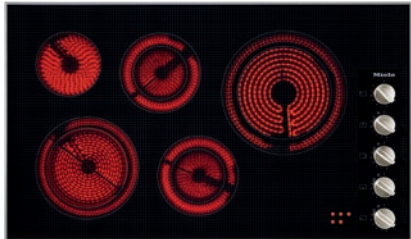

KM 5627 208V

36-inch electric cooktop, operated with its own controls
with a width of 36 1/8 (915) in (mm) 36 1/8 (915) in (mm) for ultra-convenient cooking.

- Easy and direct controls – operation via knob controls
- Attractive design – 36 1/8 (915) in (mm) wide with stainless steel frame
- Versatile – 5 cooking zones
- Safe – residual heat indicator for every cooking zone

EAN: 4002514865942 / Material number: 07821710 /
Old Material Number: 26562751USA

Heating type	
Fuel type	Electric
Design	
Independent of oven	•
Design	
Elegant glass ceramic surface	•
Surface-mounted/flush-fit	–/–
Ceramic surface color	Black
Print design	Basalt grey decor
All-round stainless-steel frame	•
Proud installation	•
Cooking zone details	
No. of rings	5
1st cooking zone/cooking area	
Position	front left
Type	Variable cooking zone
Size in mm	Ø 180 / Ø 230
Max. rating in W	1600/2500
2nd cooking zone/cooking area	
Position	rear left
Type	Single-circuit ring
Size in mm	Ø 145
Max. rating in W	1200
3rd cooking zone/cooking area	
Position	rear center
Type	Variable cooking zone
Size in mm	Ø 120 / Ø 180
Max. rating in W	700/1800
4th cooking zone/cooking area	
Position	right
Type	Variable cooking zone
Size in mm	Ø 210 / Ø 270
Max. rating in W	2000/2700
5th cooking zone/cooking area	
Position	front center
Type	Variable cooking zone
Size in mm	Ø 120 / Ø 180
Max. rating in W	700/1800
User convenience	
Operation via touchpad sensors	Knob
Extended cooking zone	•
Operation via knobs	•
Display color	Red
Efficiency and sustainability	
Residual heat utilisation	•
Cleaning convenience	
Easy to clean ceramic glass	•

KM 5627 208V

36-inch electric cooktop, operated with its own controls
with a width of 36 1/8 (915) in (mm) 36 1/8 (915) in (mm) for ultra-convenient cooking.

EAN: 4002514865942 / Material number: 07821710 /
Old Material Number: 26562751USA