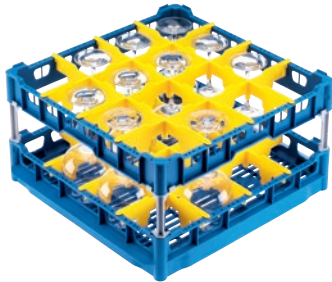

U 544 Basket

with high top frame for the optimum loading of 16 glasses up to 9 inches tall.

- With 16 compartments
- Compartment size 4 1/2 (113) in (mm) x 4 1/2 (113) in (mm) mm
- Includes extender set comprising short and long extenders
- Height adjustable top frame extendable up to 9.1 inches
- Width 19 3/4" (50 cm), depth 19 3/4" (50), width w/Gastronorm sides 20 7/8" (53)

U 544
Basket

with high top frame for the optimum loading of 16 glasses up to 9 inches tall.

EAN: 4002514278766 / Material number: 06984190 / Old Material Number: 67654401D

Product category	
Basket for glasses	•
Product characteristics	
Material	Plastic
Color	Blue, Yellow
Number of compartments	16
Compartment width in inches	4 1/2 (113)
Compartment length in inches	4 1/2 (113)
Capacity	
Glasses 5 1/2"-6 7/8" (140–175 mm) high [number]	16
Glasses 7 7/8"-9 1/16" (200–230 mm) high [number]	16
Standard electrical connection	
Number of phases	0
Voltage in V	0
Frequency in Hz	0
Total rated load in kW	0.00
Fuse rating in A	0
Dimensions and weight	
External dimensions, net height in inches	10 1/2 (266)
External dimensions, net width in inches	19 11/16 (500)
External dimensions, net depth in inches	19 11/16 (500)
External dimensions, gross height in inches	6 3/4 (170)
External dimensions, gross width in inches	7 1/2 (190)
External dimensions, gross depth in inches	10 1/4 (260)
Net weight in lbs	7 (3.10)
Gross weight in lbs	8 (3.60)