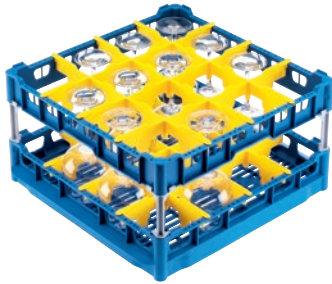

U 544 Basket

with high top frame for the optimum loading of 16 glasses up to 9 inches tall.

- With 16 compartments
- Compartment size 4 1/2 (113) in (mm) x 4 1/2 (113) in (mm) mm
- Includes extender set comprising short and long extenders
- Height adjustable top frame extendable up to 9.1 inches
- Width 19 3/4" (50 cm), depth 19 3/4" (50), width w/Gastronorm sides 20 7/8" (53)

U 544
Basket

with high top frame for the optimum loading of 16 glasses up to 9 inches tall.

EAN: 4002514278766 / Material number: 06984190 / Old Material Number: 67654401D

Product category	
Basket for glasses	•
Product characteristics	
Material	Plastic
Color	Blue, Yellow
Number of compartments	16
Compartment width in inches	4 1/2 (113)
Compartment length in inches	4 1/2 (113)
Capacity	
Glasses 5 1/2"-6 7/8" (140–175 mm) high [number]	16
Glasses 7 7/8"-9 1/16" (200–230 mm) high [number]	16
Standard electrical connection	
Number of phases	0
Voltage in V	0
Frequency in Hz	0
Total rated load in kW	0.00
Fuse rating in A	0
Dimensions and weight	
External dimensions, net height in inches	10 1/2 (266)
External dimensions, net width in inches	19 11/16 (500)
External dimensions, net depth in inches	19 11/16 (500)
External dimensions, gross height in inches	6 3/4 (170)
External dimensions, gross width in inches	7 1/2 (190)
External dimensions, gross depth in inches	10 1/4 (260)
Net weight in lbs	7 (3.10)
Gross weight in lbs	8 (3.60)