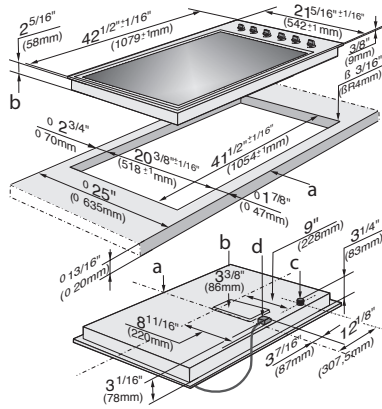

KM 3485 LP

42-inch gas cooktop

with 2 dual wok burners for particularly versatile cooking convenience.

EAN: 4002514141213 / Material number: 06792870 /  
Old Material Number: 26348551USA

Total connected load in kW	21.50
Power cord length in in. (m)	3 (1.2)
Position of gas connection	Hinten rechts
Voltage in V	120
Frequency in Hz	60
<b>Standard accessories</b>	
Power cord	No

KM 3485 LP

42-inch gas cooktop

with 2 dual wok burners for particularly versatile cooking convenience.

KM 3484/KM3485 (Installation drawing) – USA

1. Front, 2. Installation height, 3. Gas connection, 4. Electrical connection