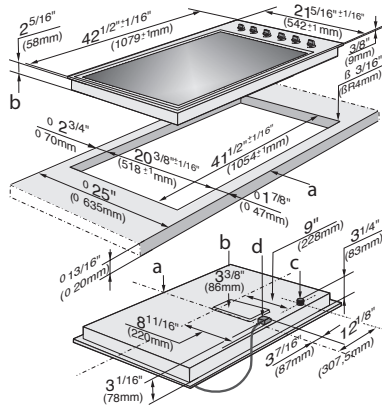

EAN: 4002514141190 / Material number: 06792850 /
Old Material Number: 26348550USA

Heating type	
Fuel type	Gas
Design	
Independent of oven	•
Design	
Cast iron pot rests (matte black enameled)	•
Stainless steel trough	•
Cooking zone details	
No. of rings	6
Gas burner power rating	
Normal burner in kW	2.60
Normal burner in BTU/h	9000
Large burner in kW	3.50
Large burner in BTU/h	12000
Dual wok burner in kW	4.50
Dual wok burner in BTU/h	15300
1st cooking zone/cooking area	
Position	front left
Type	Dual wok burner
2nd cooking zone/cooking area	
Position	rear left
Type	Standard burner
3rd cooking zone/cooking area	
Position	rear center
Type	High-speed burner
4th cooking zone/cooking area	
Position	rear right
Type	Standard burner
5th cooking zone/cooking area	
Position	front right
Type	Dual wok burner
6th cooking zone/cooking area	
Position	front center
Type	High-speed burner
User convenience	
Operation via knobs	•
Electronic ignition with one-handed operation	•
QuickStart	•
Safety	
GasStop & ReStart	•
Technical data	
Dimensions (H x W x D) in inches (mm)	
Dimensions (width) in in. (mm)	42 1/2 (1079)
Dimensions (height) in in. (mm)	5 (125)
Dimensions in mm (depth)	21 3/8 (542)
Cutout dimensions (width) in in. (mm)	1054
Cutout dimensions (depth) in in. (mm)	518
Weight in lbs. (kg)	63 (29)

KM 3485 G

42-inch gas cooktop

with 2 dual wok burners for particularly versatile cooking convenience.

EAN: 4002514141190 / Material number: 06792850 /
Old Material Number: 26348550USA

Total connected load in kW	21.50
Power cord length in in. (m)	3 (1.2)
Position of gas connection	Hinten rechts
Voltage in V	120
Frequency in Hz	60
Standard accessories	
Power cord	No

KM 3485 G

42-inch gas cooktop

with 2 dual wok burners for particularly versatile cooking convenience.

KM 3484/KM3485 (Installation drawing) – USA

1. Front, 2. Installation height, 3. Gas connection, 4. Electrical connection