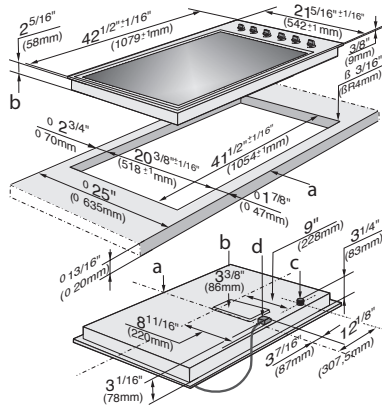

EAN: 4002514141190 / Material number: 06792850 /
Old Material Number: 26348550USA

Heating type	
Fuel type	Gas
Design	
Independent of oven	•
Design	
Surface-mounted/flush-fit	–/–
Cast iron pot rests (matte black enameled)	•
Stainless steel trough	•
Cooking zone details	
No. of rings	6
Gas burner power rating	
Normal burner in kW	2.60
Normal burner in BTU/h	9000
Large burner in kW	3.50
Large burner in BTU/h	12000
Dual wok burner in kW	4.50
Dual wok burner in BTU/h	15300
1st cooking zone/cooking area	
Position	front left
Type	Dual wok burner
2nd cooking zone/cooking area	
Position	rear left
Type	Standard burner
3rd cooking zone/cooking area	
Position	rear center
Type	High-speed burner
4th cooking zone/cooking area	
Position	rear right
Type	Standard burner
5th cooking zone/cooking area	
Position	front right
Type	Dual wok burner
6th cooking zone/cooking area	
Position	front center
Type	High-speed burner
User convenience	
Operation via knobs	•
Electronic ignition with one-handed operation	•
QuickStart	•
Safety	
GasStop & ReStart	•
Technical data	
Dimensions (H x W x D) in inches (mm)	
Dimensions (width) in in. (mm)	42 1/2 (1079)
Dimensions (height) in in. (mm)	5 (125)
Dimensions in mm (depth)	21 3/8 (542)
Cutout dimensions (width) in in. (mm)	41 1/2 (1054 mm)
Cutout dimensions (depth) in in. (mm)	20 1/2 in (518 mm)

KM 3485 G

42-inch gas cooktop

with 2 dual wok burners for particularly versatile cooking convenience.

EAN: 4002514141190 / Material number: 06792850 /
Old Material Number: 26348550USA

Weight in lbs. (kg)	63 (29)
Total connected load in kW	21.50
Power cord length in in. (m)	3 (1.2)
Position of gas connection	Hinten rechts
Voltage in V	120
Frequency in Hz	60
Standard accessories	
Power cord	No

KM 3485 G

42-inch gas cooktop

with 2 dual wok burners for particularly versatile cooking convenience.

KM 3484/KM3485 (Installation drawing) – USA

1. Front, 2. Installation height, 3. Gas connection, 4. Electrical connection