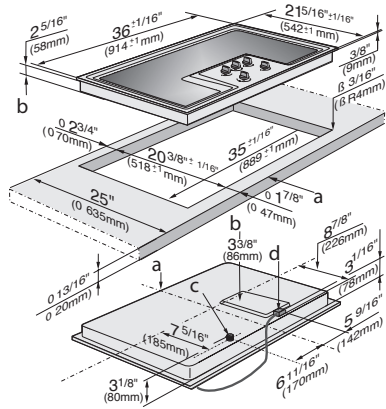

EAN: 4002514141176 / Material number: 06792810 /
Old Material Number: 26347551USA

Heating type	
Fuel type	Gas
Design	
Independent of oven	•
Design	
Cast iron pot rests (matte black enameled)	•
Stainless steel trough	•
Cooking zone details	
No. of rings	5
Gas burner power rating	
Normal burner in kW	2.60
Normal burner in BTU/h	9000
Large burner in kW	3.50
Large burner in BTU/h	12500
Dual wok burner in kW	4.50
Dual wok burner in BTU/h	15300
1st cooking zone/cooking area	
Position	front left
Type	Dual wok burner
2nd cooking zone/cooking area	
Position	rear left
Type	Standard burner
3rd cooking zone/cooking area	
Position	rear center
Type	High-speed burner
4th cooking zone/cooking area	
Position	rear right
Type	Standard burner
5th cooking zone/cooking area	
Position	front right
Type	Dual wok burner
User convenience	
Operation via knobs	•
Electronic ignition with one-handed operation	•
QuickStart	•
Safety	
GasStop & ReStart	•
Technical data	
Dimensions (H x W x D) in inches (mm)	
Dimensions (width) in in. (mm)	36 (914)
Dimensions (height) in in. (mm)	5 (125)
Dimensions in mm (depth)	21 3/8 (542)
Cutout dimensions (width) in in. (mm)	35 in (889 mm)
Cutout dimensions (depth) in in. (mm)	20 1/2 in (518 mm)
Weight in lbs. (kg)	55 (25)
Total connected load in kW	17.00
Power cord length in in. (m)	3 (1.2)
Position of gas connection	Hinten links

KM 3474/KM3475 (Installation Drawing) – USA

1. Front, 2. Installation height, 3. Gas connection, 4. Electrical connection