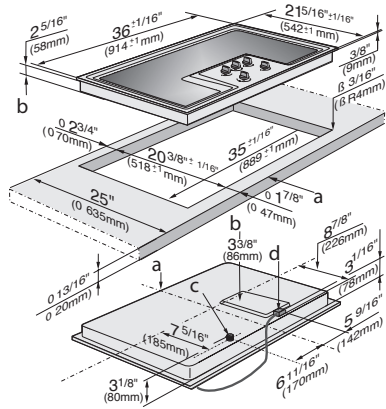

EAN: 4002514141176 / Material number: 06792810 /
Old Material Number: 26347551USA

Heating type	
Fuel type	Gas
Design	
Independent of oven	•
Design	
Surface-mounted/flush-fit	–/–
Cast iron pot rests (matte black enameled)	•
Stainless steel trough	•
Cooking zone details	
No. of rings	5
Gas burner power rating	
Normal burner in kW	2.60
Normal burner in BTU/h	9000
Large burner in kW	3.50
Large burner in BTU/h	12500
Dual wok burner in kW	4.50
Dual wok burner in BTU/h	15300
1st cooking zone/cooking area	
Position	front left
Type	Dual wok burner
2nd cooking zone/cooking area	
Position	rear left
Type	Standard burner
3rd cooking zone/cooking area	
Position	rear center
Type	High-speed burner
4th cooking zone/cooking area	
Position	rear right
Type	Standard burner
5th cooking zone/cooking area	
Position	front right
Type	Dual wok burner
User convenience	
Operation via knobs	•
Electronic ignition with one-handed operation	•
QuickStart	•
Safety	
GasStop & ReStart	•
Technical data	
Dimensions (H x W x D) in inches (mm)	
Dimensions (width) in in. (mm)	36 (914)
Dimensions (height) in in. (mm)	5 (125)
Dimensions in mm (depth)	21 3/8 (542)
Cutout dimensions (width) in in. (mm)	35 in (889 mm)
Cutout dimensions (depth) in in. (mm)	20 1/2 in (518 mm)
Weight in lbs. (kg)	55 (25)
Total connected load in kW	17.00
Power cord length in in. (m)	3 (1.2)

KM 3475 LP
36-inch gas cooktop
with 2 dual wok burners for particularly versatile cooking convenience.

EAN: 4002514141176 / Material number: 06792810 /
Old Material Number: 26347551USA

Position of gas connection	Hinten links
Voltage in V	120
Frequency in Hz	60
Standard accessories	
Power cord	No

KM 3475 LP

36-inch gas cooktop

with 2 dual wok burners for particularly versatile cooking convenience.

KM 3474/KM3475 (Installation Drawing) – USA

1. Front, 2. Installation height, 3. Gas connection, 4. Electrical connection