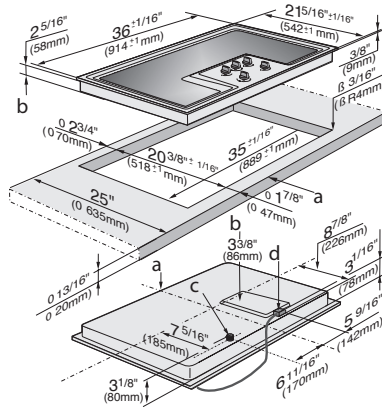

EAN: 4002514141152 / Material number: 06792770 /
Old Material Number: 26347550USA

Heating type	
Fuel type	Gas
Design	
Independent of oven	•
Design	
Surface-mounted/flush-fit	–/–
Cast iron pot rests (matte black enameled)	•
Stainless steel trough	•
Cooking zone details	
No. of rings	5
Gas burner power rating	
Normal burner in kW	2.60
Normal burner in BTU/h	9000
Large burner in kW	3.50
Large burner in BTU/h	12500
Dual wok burner in kW	4.50
Dual wok burner in BTU/h	15300
1st cooking zone/cooking area	
Position	front left
Type	Dual wok burner
2nd cooking zone/cooking area	
Position	rear left
Type	Standard burner
3rd cooking zone/cooking area	
Position	rear center
Type	High-speed burner
4th cooking zone/cooking area	
Position	rear right
Type	Standard burner
5th cooking zone/cooking area	
Position	front right
Type	Dual wok burner
User convenience	
Operation via knobs	•
Electronic ignition with one-handed operation	•
QuickStart	•
Safety	
GasStop & ReStart	•
Technical data	
Dimensions (H x W x D) in inches (mm)	
Dimensions (width) in in. (mm)	36 (914)
Dimensions (height) in in. (mm)	5 (125)
Dimensions in mm (depth)	21 3/8 (542)
Cutout dimensions (width) in in. (mm)	35 in (889 mm)
Cutout dimensions (depth) in in. (mm)	20 1/2 in (518 mm)
Weight in lbs. (kg)	55 (25)
Total connected load in kW	17.00
Power cord length in in. (m)	3 (1.2)

KM 3475 G

36-inch gas cooktop

with 2 dual wok burners for particularly versatile cooking convenience.

EAN: 4002514141152 / Material number: 06792770 /
Old Material Number: 26347550USA

Position of gas connection	Hinten links
Voltage in V	120
Frequency in Hz	60
Standard accessories	
Power cord	No

KM 3475 G

36-inch gas cooktop

with 2 dual wok burners for particularly versatile cooking convenience.

KM 3474/KM3475 (Installation Drawing) – USA

1. Front, 2. Installation height, 3. Gas connection, 4. Electrical connection