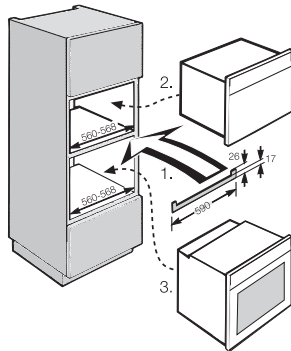

HKL 60 TFSW

Cover strip

Conceal furniture edge between two appliances installed vertically

EAN: 4002512371377 / Material number: 05165170 / Old Material Number: 22996081D

- Harmonious appearance for built-ins
- For vertical combination of 18 in and 24 in tall appliances
- Perfect match for Obsidian Black appliances

HKL 60 TFSW

Cover strip

Conceal furniture edge between two appliances installed vertically

HKL 60 in tall unit (installation drawing)