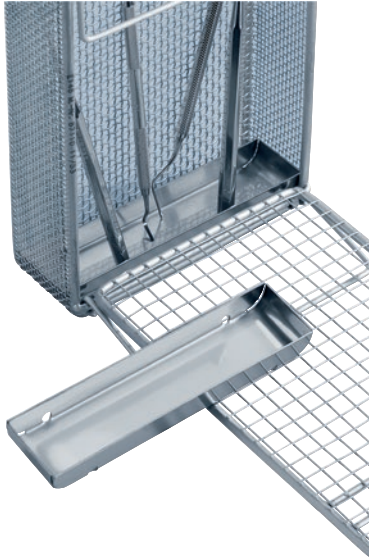

E 328  
Support rail  
for the optimum loading of upright instruments.

- The insert can hold upright instruments

EAN: 4002511117051 / Material number: 02795940 / Old Material Number: 69732801D

<b>Product category</b>	
Washer-disinfectors, medical	•
<b>Machine affiliation</b>	
PG 8535	•
PG 8536	•
PG 8581	•
PG 8562	•
PG 8582	•
PG 8582 CD	•
<b>Product category</b>	
Other accessories	•
<b>Product characteristics</b>	
Material	Stainless steel
Color	Stainless Steel
<b>Standard electrical connection</b>	
Number of phases	0
Voltage in V	0
Frequency in Hz	0
Total rated load in kW	0.00
Fuse rating in A	0
<b>Dimensions and weight</b>	
External dimensions, net height in inches	0 5/8 (15) in (mm)
External dimensions, net width in inches	1 3/8 (34) in (mm)
External dimensions, net depth in inches	5 3/4 (145) in (mm)
External dimensions, gross height in inches	0 1/2 (12)
External dimensions, gross width in inches	3 3/16 (80)
External dimensions, gross depth in inches	4 3/4 (120)
Net weight in lbs	1 (0.06)
Gross weight in lbs	1 (0.07)