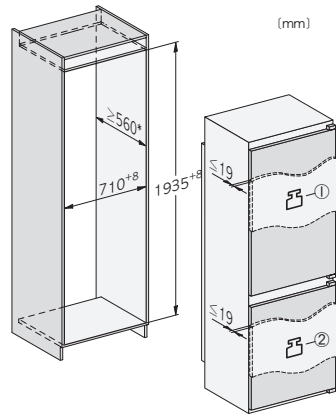

KFN 7934 D

XXL built-in fridge-freezer, 194 cm niche height

DailyFresh I LED I NoFrost I DynaCool I SoftClose

EAN: 4002516880783 / Material number: 12790400 /
Old Material Number: 38793400EU1

Niche width in mm max.	718
Niche height in mm min.	1935
Niche height in mm max.	1943
Niche depth in mm	560
Appliance width in mm	708
Appliance height in mm	1935
Appliance depth in mm	548
Weight in kg	72.8
Door hinge technology	Fixed door
Max. door front weight – refrigerator, in kg	20
Max. door front weight – freezer, in kg	19
Climate range	SN-T
Refrigerator compartment in l	284
4* freezer compartment in l	98
Total usable capacity in l	382
Storage time in case of fault in h	13
Freezer capacity in kg/24 h	10.00
Acoustic airborne noise emission class (A–D)	B
Sound emissions in dB(A) re 1 pW	33
Current consumption (mA)	1000
Voltage in V	220-240
Fuse rating in A	10
Number of phases	1
Frequency in Hz	50
Length of supply lead in m	2.3
Replacing lamps	Service
Accessories included	
Egg tray	•
Water filter	No
Ice cube tray	•

KFN 7934 D

XXL built-in fridge-freezer, 194 cm niche height
DailyFresh I LED I NoFrost I DynaCool I SoftClose

KFN7934D, XXL built-in, side view

KFN7934D, XXL built-in

*The declared energy consumption was calculated in a 560 mm deep niche. The appliance is fully functional in a 550 mm niche but the energy consumption will be slightly higher, **Miele offers various refrigeration appliances with different door gap positions. To increase flexibility for future appliance replacements, we recommend a height of the lower furniture front between 696 and 706 mm. The position of the door gap may shift when replacing the appliance., 1 = 20 kg, 2 = 19 kg

KFN7934D, XXL built-in, installation

1. View from the front, 2. Mains connection cable, L = 2300 mm, 3. Ventilation cut-out min. 200 cm², 4. Ventilation, 5. No connections permitted in this area