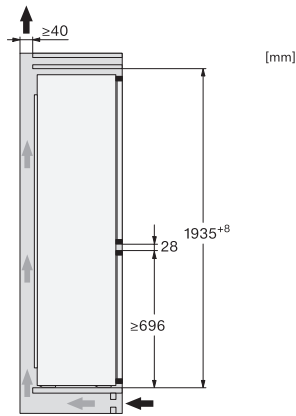

KFN 7934 D

XXL built-in fridge-freezer, 194 cm niche height

DailyFresh I LED I NoFrost I DynaCool I SoftClose

EAN: 4002516880783 / Material number: 12790400 /
Old Material Number: 38793400EU1

Niche width in mm max.	718
Niche height in mm min.	1935
Niche height in mm max.	1943
Niche depth in mm	560
Appliance width in mm	708
Appliance height in mm	1935
Appliance depth in mm	548
Weight in kg	72.8
Door hinge technology	Fixed door
Max. door front weight – refrigerator, in kg	20
Max. door front weight – freezer, in kg	19
Climate range	SN-T
Refrigerator compartment in l	284
4* freezer compartment in l	98
Total usable capacity in l	382
Storage time in case of fault in h	13
Freezer capacity in kg/24 h	10.00
Acoustic airborne noise emission class (A–D)	B
Sound emissions in dB(A) re 1 pW	33
Current consumption (mA)	1000
Voltage in V	220-240
Fuse rating in A	10
Number of phases	1
Frequency in Hz	50
Length of supply lead in m	2.3
Replacing lamps	Service
Accessories included	
Egg tray	•
Water filter	No
Ice cube tray	•

KFN 7934 D

XXL built-in fridge-freezer, 194 cm niche height
DailyFresh I LED I NoFrost I DynaCool I SoftClose

KFN7934D, XXL built-in, side view

KFN7934D, XXL built-in

*The declared energy consumption was calculated in a 560 mm deep niche. The appliance is fully functional in a 550 mm niche but the energy consumption will be slightly higher, **Miele offers various refrigeration appliances with different door gap positions. To increase flexibility for future appliance replacements, we recommend a height of the lower furniture front between 696 and 706 mm. The position of the door gap may shift when replacing the appliance., 1 = 20 kg, 2 = 19 kg

KFN7934D, XXL built-in, installation

1. View from the front, 2. Mains connection cable, L = 2300 mm, 3. Ventilation cut-out min. 200 cm², 4. Ventilation, 5. No connections permitted in this area