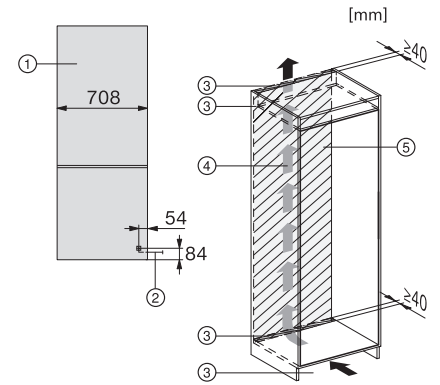

KFN 7934 D

XXL built-in fridge-freezer, 194 cm niche height

DailyFresh I LED I NoFrost I DynaCool I SoftClose

EAN: 4002516880783 / Material number: 12790400 /
Old Material Number: 38793400EU1

Niche width in mm max.	718
Niche height in mm min.	1935
Niche height in mm max.	1943
Niche depth in mm	560
Appliance width in mm	708
Appliance height in mm	1935
Appliance depth in mm	548
Weight in kg	72.8
Door hinge technology	Fixed door
Max. door front weight – refrigerator, in kg	20
Max. door front weight – freezer, in kg	19
Climate range	SN-T
Refrigerator compartment in l	284
4* freezer compartment in l	98
Total usable capacity in l	382
Storage time in case of fault in h	13
Freezer capacity in kg/24 h	10.00
Acoustic airborne noise emission class (A–D)	B
Sound emissions in dB(A) re 1 pW	33
Current consumption (mA)	1000
Voltage in V	220-240
Fuse rating in A	10
Number of phases	1
Frequency in Hz	50
Length of supply lead in m	2.3
Replacing lamps	Service
Accessories included	
Egg tray	•
Water filter	No
Ice cube tray	•

KFN 7934 D

XXL built-in fridge-freezer, 194 cm niche height
DailyFresh I LED I NoFrost I DynaCool I SoftClose

KFN7934D, XXL built-in, side view

KFN7934D, XXL built-in

*The declared energy consumption was calculated in a 560 mm deep niche. The appliance is fully functional in a 550 mm niche but the energy consumption will be slightly higher, **Miele offers various refrigeration appliances with different door gap positions. To increase flexibility for future appliance replacements, we recommend a height of the lower furniture front between 696 and 706 mm. The position of the door gap may shift when replacing the appliance., 1 = 20 kg, 2 = 19 kg

KFN7934D, XXL built-in, installation

1. View from the front, 2. Mains connection cable, L = 2300 mm, 3. Ventilation cut-out min. 200 cm², 4. Ventilation, 5. No connections permitted in this area