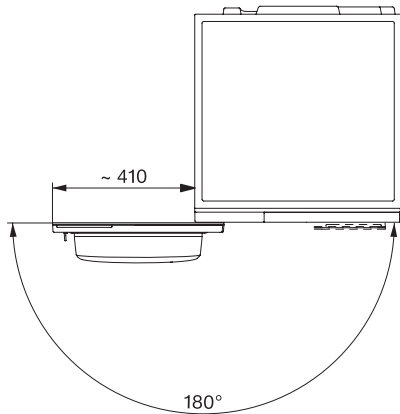

TQ 1000 WP Nova Edition  
 T2 heat-pump dryer  
 9 kg | M Touch Pro | QuickPowerDry | SteamCare | WoolDry

EAN: 4002516860921 / Material number: 12699270 /  
 Old Material Number: 12Q10001GB

Technical data	
Dimensions in mm (width)	596
Dimensions in mm (height)	850
Dimensions in mm (depth)	643
Appliance depth in mm with opened door	1110
Weight in kg	55
Total rated load in kW	1.45
Voltage in V	220-240
Fuse rating in A	13
Frequency in Hz	50
Length of supply lead in m	2.0
Hermetically sealed	•
Type of coolant	R290
Refrigerant quantity in kg	0.14
Refrigerant global warming potential in CO <sub>2</sub> e	3
Appliance global warming potential in CO <sub>2</sub> e	0.44
Replacing lamps	Service
Accessories included	
Fragrance flacon	•
Voucher for a second fragrance flacon	•

TQ 1000 WP Nova Edition  
T2 heat-pump dryer  
9 kg | M Touch Pro | QuickPowerDry | SteamCare | WoolDry

T2 drawing, facia 17 degree, measures in mm

T2 drawing, facia 17 degree, measures in mm

T2 drawing, facia 17 degree, with QuickPowerDry, measures in mm

T2 drawing, facia 17 degree, with QuickPowerDry, measures in mm