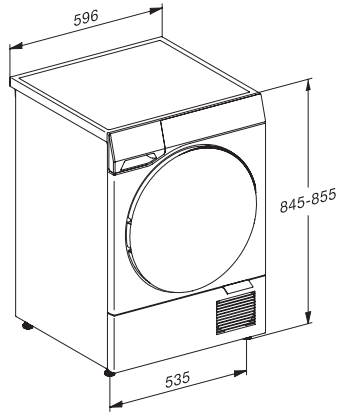

TQ 1000 WP Nova Edition  
 T2 heat-pump dryer  
 9 kg | M Touch Pro | QuickPowerDry | SteamCare | WoolDry

EAN: 4002516860921 / Material number: 12699270 /  
 Old Material Number: 12Q10001GB

Technical data	
Dimensions in mm (width)	596
Dimensions in mm (height)	850
Dimensions in mm (depth)	643
Appliance depth in mm with opened door	1110
Weight in kg	55
Total rated load in kW	1.45
Voltage in V	220-240
Fuse rating in A	13
Frequency in Hz	50
Length of supply lead in m	2.0
Hermetically sealed	•
Type of coolant	R290
Refrigerant quantity in kg	0.14
Refrigerant global warming potential in CO <sub>2</sub> e	3
Appliance global warming potential in CO <sub>2</sub> e	0.44
Replacing lamps	Service
Accessories included	
Fragrance flacon	•
Voucher for a second fragrance flacon	•

TQ 1000 WP Nova Edition  
T2 heat-pump dryer  
9 kg | M Touch Pro | QuickPowerDry | SteamCare | WoolDry

T2 drawing, facia 17 degree, measures in mm

T2 drawing, facia 17 degree, measures in mm

T2 drawing, facia 17 degree, with QuickPowerDry, measures in mm

T2 drawing, facia 17 degree, with QuickPowerDry, measures in mm