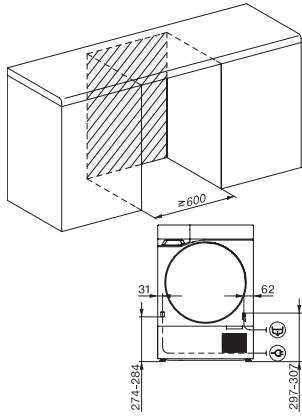

TQ 1000 WP Nova Edition  
 T2 heat-pump dryer  
 9 kg | M Touch Pro | QuickPowerDry | SteamCare | WoolDry

EAN: 4002516860921 / Material number: 12699270 /  
 Old Material Number: 12Q10001GB

Technical data	
Dimensions in mm (width)	596
Dimensions in mm (height)	850
Dimensions in mm (depth)	643
Appliance depth in mm with opened door	1110
Weight in kg	55
Total rated load in kW	1.45
Voltage in V	220-240
Fuse rating in A	13
Frequency in Hz	50
Length of supply lead in m	2.0
Hermetically sealed	•
Type of coolant	R290
Refrigerant quantity in kg	0.14
Refrigerant global warming potential in CO <sub>2</sub> e	3
Appliance global warming potential in CO <sub>2</sub> e	0.44
Replacing lamps	Service
Accessories included	
Fragrance flacon	•
Voucher for a second fragrance flacon	•

TQ 1000 WP Nova Edition  
T2 heat-pump dryer  
9 kg | M Touch Pro | QuickPowerDry | SteamCare | WoolDry

T2 drawing, facia 17 degree, measures in mm

T2 drawing, facia 17 degree, measures in mm

T2 drawing, facia 17 degree, with QuickPowerDry, measures in mm

T2 drawing, facia 17 degree, with QuickPowerDry, measures in mm