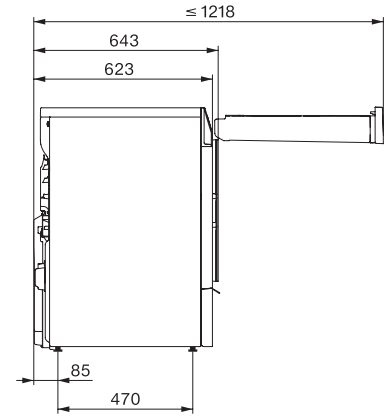

TQ 1000 WP Nova Edition  
 T2 heat-pump dryer  
 9 kg | M Touch Pro | QuickPowerDry | SteamCare | WoolDry

EAN: 4002516860921 / Material number: 12699270 /  
 Old Material Number: 12Q10001GB

Technical data	
Dimensions in mm (width)	596
Dimensions in mm (height)	850
Dimensions in mm (depth)	643
Appliance depth in mm with opened door	1110
Weight in kg	55
Total rated load in kW	1.45
Voltage in V	220-240
Fuse rating in A	13
Frequency in Hz	50
Length of supply lead in m	2.0
Hermetically sealed	•
Type of coolant	R290
Refrigerant quantity in kg	0.14
Refrigerant global warming potential in CO <sub>2</sub> e	3
Appliance global warming potential in CO <sub>2</sub> e	0.44
Replacing lamps	Service
Accessories included	
Fragrance flacon	•
Voucher for a second fragrance flacon	•

TQ 1000 WP Nova Edition  
T2 heat-pump dryer  
9 kg | M Touch Pro | QuickPowerDry | SteamCare | WoolDry

T2 drawing, facia 17 degree, measures in mm

T2 drawing, facia 17 degree, measures in mm

T2 drawing, facia 17 degree, with QuickPowerDry, measures in mm

T2 drawing, facia 17 degree, with QuickPowerDry, measures in mm