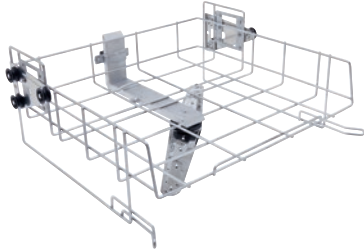

A 102

Upper basket

Height adjustable, for the optimum loading of inserts.

- Vertical clearance 205 +/- 30 mm, width 475 mm, depth 443 mm
- With integrated spray arm

EAN: 4002516855262 / Material number: 12645600 / Old Material Number: 69610201D

Product category	
Washer-disinfectors, laboratory	•
Thermal disinfectors	•
Washer-disinfectors, medical	•
Machine affiliation	
PLW 8636 [LAB / LAB MON]	•
PG 8562	•
PG 8582	•
PG 8582 CD	•
PG 8504	•
PG 8583	•
PG 8583 CD	•
PG 8592	•
PG 8593	•
PLW 8604	•
PLW 8683	•
PLW 8683 CD	•
PLW 8693	•
PLW 8683 [Safety]	•
PLW 8693 [Safety]	•
PWD 8682	•
PWD 8682 CD	•
PWD 8692	•
Product category	
Carrier/basket carrier	•
Upper basket	•
Product properties	
Material	Stainless steel
Colour	Stainless Steel
Area of application	
Reprocessing of laboratory glassware	•
Reprocessing of GYN instruments	•
Reprocessing of ENT instruments	•
Reprocessing of dental instruments	•
Reprocessing of theatre shoes	•
Reprocessing of basins	•
Reprocessing of kidney dishes	•
Reprocessing of surgical instruments	•
Capacity	
DIN mesh trays [number]	2
SPRI mesh trays [number]	1
Dimensions and weight	
External dimensions, net height in mm	206
External dimensions, net width in mm	528
External dimensions, net depth in mm	527
External dimensions, gross height in mm	230
External dimensions, gross width in mm	540
External dimensions, gross depth in mm	545

A 102
Upper basket
Height adjustable, for the optimum loading of inserts.

EAN: 4002516855262 / Material number: 12645600 / Old Material Number: 69610201D

Net weight in kg	3.04
Gross weight in kg	3.78