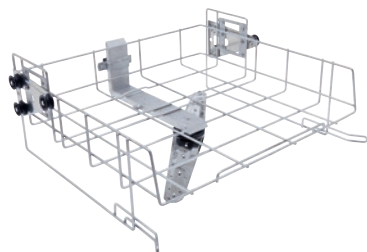

A 102

Upper basket

Height adjustable, for the optimum loading of inserts.

- Vertical clearance 205 +/- 30 mm, width 475 mm, depth 443 mm
- With integrated spray arm

EAN: 4002516855262 / Material number: 12645600 / Old Material Number: 69610201D

Product category	
Washer-disinfectors, laboratory	•
Thermal disinfectors	•
Washer-disinfectors, medical	•
Machine affiliation	
PLW 8636 [LAB / LAB MON]	•
PG 8562	•
PG 8582	•
PG 8582 CD	•
PG 8504	•
PG 8583	•
PG 8583 CD	•
PG 8592	•
PG 8593	•
PLW 8604	•
PLW 8683	•
PLW 8683 CD	•
PLW 8693	•
PLW 8683 [Safety]	•
PLW 8693 [Safety]	•
PWD 8682	•
PWD 8682 CD	•
PWD 8692	•
Product category	
Carrier/basket carrier	•
Upper basket	•
Product properties	
Material	Stainless steel
Colour	Stainless Steel
Area of application	
Reprocessing of laboratory glassware	•
Reprocessing of GYN instruments	•
Reprocessing of ENT instruments	•
Reprocessing of dental instruments	•
Reprocessing of theatre shoes	•
Reprocessing of basins	•
Reprocessing of kidney dishes	•
Reprocessing of surgical instruments	•
Capacity	
DIN mesh trays [number]	2
SPRI mesh trays [number]	1
Dimensions and weight	
External dimensions, net height in mm	206
External dimensions, net width in mm	528
External dimensions, net depth in mm	527
External dimensions, gross height in mm	230
External dimensions, gross width in mm	540
External dimensions, gross depth in mm	545

A 102
Upper basket
Height adjustable, for the optimum loading of inserts.

EAN: 4002516855262 / Material number: 12645600 / Old Material Number: 69610201D

Net weight in kg	3.04
Gross weight in kg	3.78