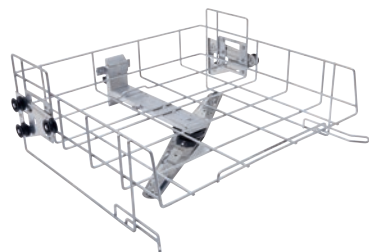

A 101

Upper basket

Height adjustable, for the optimum loading of inserts.

- Vertical clearance 160 +/- 30 mm, width 475 mm, depth 443 mm
- With integrated spray arm

EAN: 4002516828143 / Material number: 12645590 / Old Material Number: 69610101D

<b>Product category</b>	
Fresh-water dishwashers	•
Washer-disinfectors, laboratory	•
Washer-disinfectors, medical	•
<b>Machine affiliation</b>	
PG 8063	•
PLW 8636 [LAB / LAB MON]	•
PG 8562	•
PG 8582	•
PG 8582 CD	•
PG 8504	•
PG 8583	•
PG 8583 CD	•
PG 8592	•
PG 8593	•
PLW 8604	•
PLW 8683	•
PLW 8683 CD	•
PLW 8693	•
PLW 8683 [Safety]	•
PLW 8693 [Safety]	•
PWD 8682	•
PWD 8682 CD	•
PWD 8692	•
<b>Product category</b>	
Upper basket	•
Carrier/basket carrier	•
Upper basket	•
<b>Product properties</b>	
Material	Stainless steel
Colour	Stainless Steel
<b>Area of application</b>	
Reprocessing of laboratory glassware	•
Reprocessing of GYN instruments	•
Reprocessing of ENT instruments	•
Reprocessing of basins	•
Reprocessing of kidney dishes	•
Reprocessing of surgical instruments	•
Reprocessing of different utensils	•
Reprocessing of breathing air regulators	•
<b>Dimensions and weight</b>	
External dimensions, net height in mm	206
External dimensions, net width in mm	528
External dimensions, net depth in mm	527
External dimensions, gross height in mm	220
External dimensions, gross width in mm	540
External dimensions, gross depth in mm	550
Net weight in kg	3.03

A 101

Upper basket

Height adjustable, for the optimum loading of inserts.

EAN: 4002516828143 / Material number: 12645590 / Old Material Number: 69610101D

Gross weight in kg

3.68