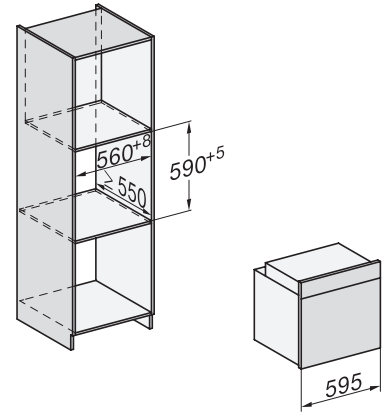

## H 7860 BPX

Handleless oven

seamless design with food probe and BrilliantLight.

installation H7000 XL, installation drawing, GB, AU

1) Netzanschlussleitung, L=1500 mm, 2) In diesem Bereich kein Anschluss, 3) Lüftungsausschnitt min. 150 cm<sup>2</sup>

side view H7000 XL, installation drawings, GB, AU

22 mm – glass, 23.3 mm – metal

built-in H7000 XL, installation drawing

Installation H7000 XL underframe, installation drawings

If the oven is to be installed under a hob, follow the instructions for installing the hob and the height of the hob.