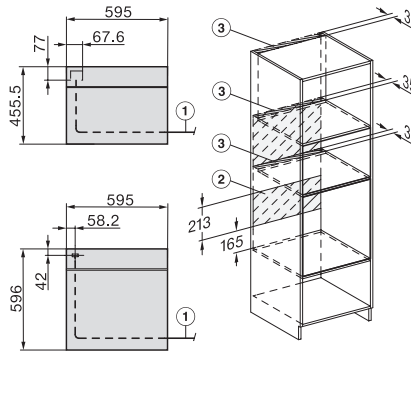

## H 7860 BPX

Handleless oven

seamless design with food probe and BrilliantLight.

installation H7000 XL, installation drawing, GB, AU

1) Netzanschlussleitung, L=1500 mm, 2) In diesem Bereich kein Anschluss, 3) Lüftungsausschnitt min. 150 cm<sup>2</sup>

side view H7000 XL, installation drawings, GB, AU

22 mm – glass, 23.3 mm – metal

built-in H7000 XL, installation drawing

Installation H7000 XL underframe, installation drawings

If the oven is to be installed under a hob, follow the instructions for installing the hob and the height of the hob.

Installation H7000 BM XL, installation drawings

side view H7000 XL build-under, installation drawing

22 mm – glass, 23.3 mm – metal

Side view Kombi BM XL, installation drawings

22 mm – glass, 23.3 mm – metal

Installation Kombi BM XL, installation drawings

22 mm – glass, 23.3 mm – metal