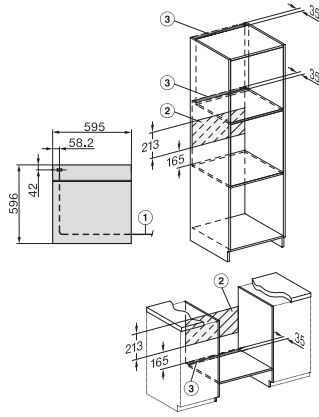

## H 7860 BPX

Handleless oven

seamless design with food probe and BrilliantLight.

installation H7000 XL, installation drawing, GB, AU

1) Netzanschlussleitung, L=1500 mm, 2) In diesem Bereich kein Anschluss, 3) Lüftungsausschnitt min. 150 cm<sup>2</sup>

side view H7000 XL, installation drawings, GB, AU

22 mm – glass, 23.3 mm – metal

built-in H7000 XL, installation drawing

Installation H7000 XL underframe, installation drawings

If the oven is to be installed under a hob, follow the instructions for installing the hob and the height of the hob.