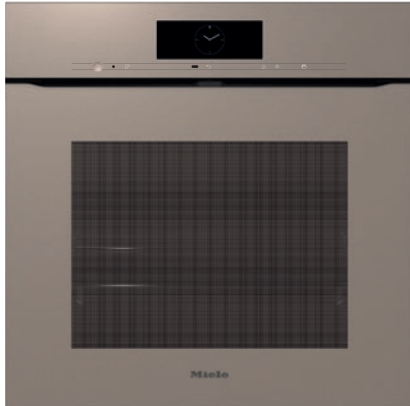

H 7860 BPX

Handleless oven

seamless design with food probe and BrilliantLight.

EAN: 4002516837299 / Material number: 12640870 / Old Material Number: 22786095GB

Time of day display	•
Date display	•
Minute minder	•
Programmable start of cooking duration	•
Programmable cooking duration	•
Actual temperature display	•
Recommended temperature	•
User programmes	•
Individual settings	•
Efficiency and sustainability	
Energy efficiency class (A+++ – D)	A+
Automatic residual heat utilisation	•
Power rating in off mode in W	0.5
Power rating in standby mode in W	1.0
Power rating in networked standby in W	2.0
Time until automatic switch to standby in min	20
Time until automatic switch to networked standby in min	20
Time until automatic switch to off mode in min	20
Cleaning and care	
Pyrolytic self-cleaning	•
Catalyser	•
Hinged grill element	•
CleanGlass door	•
Steam techn./water supply	
Suction tube for drawing in water	•
Safety	
Appliance cooling system and touch-cool front	•
Safety switch-off	•
System lock	•
Door lock during pyrolytic cleaning	•
Sensor lock	•
Technical data	
Oven compartment volume in l	76
No. of shelf levels	5
Number of shelf levels oven compartment 1	5
Number of shelf levels oven compartment 2	5
Numbered shelf levels	•
Oven light	BrilliantLight
Temperatures in °C	30–300
Temperatures min. in °C	30
Temperatures max. in °C	300
Niche width min. in mm	560
Niche width max. in mm	568
Niche height min. in mm	590
Niche height max. in mm	595
Niche depth in mm	550
Appliance width in mm	595
Appliance height in mm	596
Appliance depth in mm	568
Weight in kg	47.0
Total rated load in kW	3.70