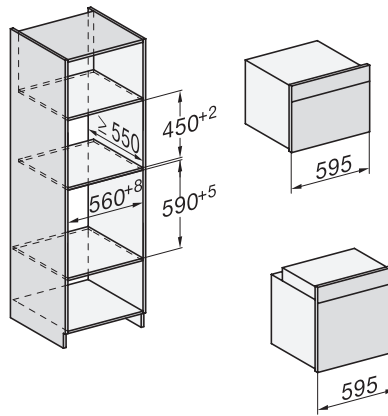

## H 7860 BPX

Handleless oven

seamless design with food probe and BrilliantLight.

installation H7000 XL, installation drawing, GB, AU

1) Netzanschlussleitung, L=1500 mm, 2) In diesem Bereich kein Anschluss, 3) Lüftungsausschnitt min. 150 cm<sup>2</sup>

side view H7000 XL, installation drawings, GB, AU

22 mm – glass, 23.3 mm – metal

built-in H7000 XL, installation drawing

Installation H7000 XL underframe, installation drawings

If the oven is to be installed under a hob, follow the instructions for installing the hob and the height of the hob.