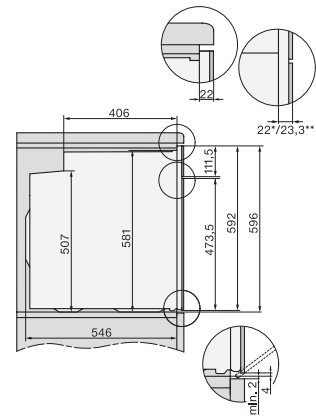

## H 7860 BPX

Handleless oven

seamless design with food probe and BrilliantLight.

installation H7000 XL, installation drawing, GB, AU

1) Netzanschlussleitung, L=1500 mm, 2) In diesem Bereich kein Anschluss, 3) Lüftungsausschnitt min. 150 cm<sup>2</sup>

side view H7000 XL, installation drawings, GB, AU

22 mm – glass, 23.3 mm – metal

built-in H7000 XL, installation drawing

Installation H7000 XL underframe, installation drawings

If the oven is to be installed under a hob, follow the instructions for installing the hob and the height of the hob.

Installation H7000 BM XL, installation drawings

side view H7000 XL build-under, installation drawing

22 mm – glass, 23.3 mm – metal

Side view Kombi BM XL, installation drawings

22 mm – glass, 23.3 mm – metal

Installation Kombi BM XL, installation drawings

22 mm – glass, 23.3 mm – metal