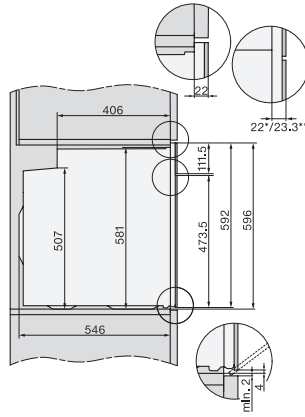

## H 7860 BPX

Handleless oven

seamless design with food probe and BrilliantLight.

installation H7000 XL, installation drawing, GB, AU

1) Netzanschlussleitung, L=1500 mm, 2) In diesem Bereich kein Anschluss, 3) Lüftungsausschnitt min. 150 cm<sup>2</sup>

side view H7000 XL, installation drawings, GB, AU

22 mm – glass, 23.3 mm – metal

built-in H7000 XL, installation drawing

Installation H7000 XL underframe, installation drawings

If the oven is to be installed under a hob, follow the instructions for installing the hob and the height of the hob.

Installation H7000 BM XL, installation drawings

side view H7000 XL build-under, installation drawing

22 mm – glass, 23.3 mm – metal

Side view Kombi BM XL, installation drawings

22 mm – glass, 23.3 mm – metal

Installation Kombi BM XL, installation drawings

22 mm – glass, 23.3 mm – metal