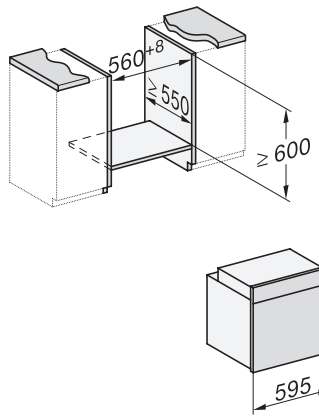

## H 7860 BPX

Handleless oven

seamless design with food probe and BrilliantLight.

installation H7000 XL, installation drawing, GB, AU

1) Netzanschlussleitung, L=1500 mm, 2) In diesem Bereich kein Anschluss, 3) Lüftungsausschnitt min. 150 cm<sup>2</sup>

side view H7000 XL, installation drawings, GB, AU

22 mm – glass, 23.3 mm – metal

built-in H7000 XL, installation drawing

Installation H7000 XL underframe, installation drawings

If the oven is to be installed under a hob, follow the instructions for installing the hob and the height of the hob.