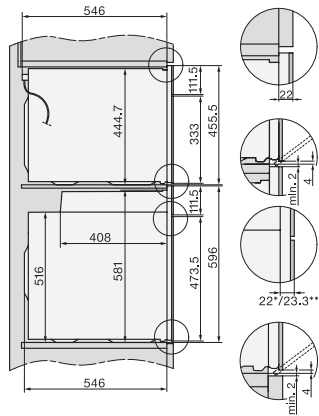

## H 7860 BPX

Handleless oven

seamless design with food probe and BrilliantLight.

installation H7000 XL, installation drawing, GB, AU

1) Netzanschlussleitung, L=1500 mm, 2) In diesem Bereich kein Anschluss, 3) Lüftungsausschnitt min. 150 cm<sup>2</sup>

side view H7000 XL, installation drawings, GB, AU

22 mm – glass, 23.3 mm – metal

built-in H7000 XL, installation drawing

Installation H7000 XL underframe, installation drawings

If the oven is to be installed under a hob, follow the instructions for installing the hob and the height of the hob.

Installation H7000 BM XL, installation drawings

side view H7000 XL build-under, installation drawing

22 mm – glass, 23.3 mm – metal

Side view Kombi BM XL, installation drawings

22 mm – glass, 23.3 mm – metal

Installation Kombi BM XL, installation drawings

22 mm – glass, 23.3 mm – metal