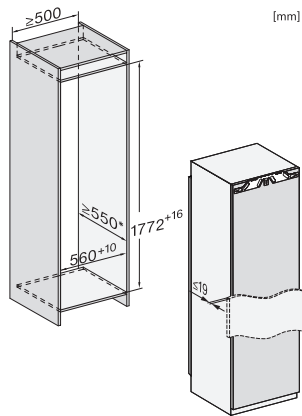

K 7715 E
Built-in refrigerator
with DynaCool and LED lighting for practical food storage.

EAN: 4002516797524 / Material number: 12565340 / Old Material Number: 36771500GB

Current consumption (mA)	1200
Voltage in V	220-240
Fuse rating in A	10
Number of phases	1
Frequency in Hz	50-60
Length of supply lead in m	2.2
Replacing lamps	Service
Accessories included	
Egg tray	•

K 7715 E
Built-in refrigerator
with DynaCool and LED lighting for practical food storage.

K7733E, K7763E, K7732E, K7734F, K7764E, K7743E, K7744E, K7773D, K7774D (footnote*) (installation drawings)

*1. View from the front, 2. Mains connection cable, L = 2100 mm, 3. Ventilation cut-out min. 200 cm², 4. Ventilation, 5. No connections permitted in this area

K7733E, K7763E, K7732D, K7732E, K7734F, K7764E, K7743E, K7744E, K7773D, K7774D, built-in (footnote*) (drawings)

*The declared energy consumption was calculated in a 560 mm deep niche. The appliance is fully functional in a 550 mm niche but the energy consumption will be slightly higher.