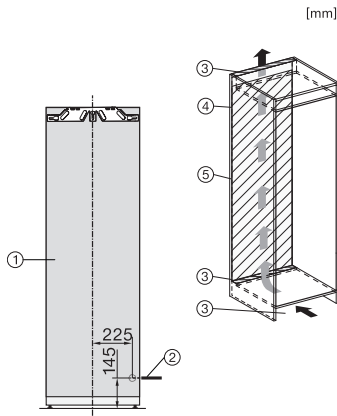

K 7715 E
Built-in refrigerator
with DynaCool and LED lighting for practical food storage.

K7733E, K7763E, K7732E, K7734F, K7764E, K7743E, K7744E, K7773D, K7774D (footnote*) (installation drawings)

*1. View from the front, 2. Mains connection cable, L = 2100 mm, 3. Ventilation cut-out min. 200 cm², 4. Ventilation, 5. No connections permitted in this area