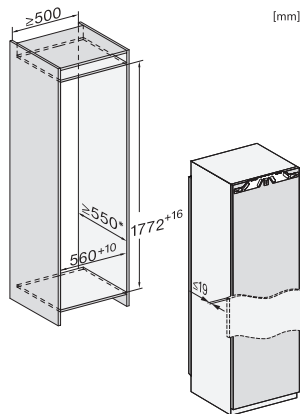

EAN: 4002516797517 / Material number: 12565320 / Old Material Number: 37771000GB

Appliance category	
Freezer	•
Construction type	
Door hinge	Left
Convertible door hinging	•
Control system	
Independent temperature regulation of fridge and freezer zones	No
Efficiency and sustainability	
Energy efficiency class (A–G)	E
Annual energy consumption in kWh	237.25
Energy consumption in 24 h in kWh	0.64
Technical data	
Niche width in mm min.	560
Niche width in mm max.	570
Niche height in mm min.	1772
Niche height in mm max.	1788
Niche depth in mm	550
Appliance width in mm	559
Appliance height in mm	1770
Appliance depth in mm	546
Weight in kg	69.8
Door hinge technology	Fixed door
Max. door front weight – refrigerator, in kg	26
Climate class	SN-T
4* freezer compartment in l	213
Total usable capacity in l	213
Storage time in case of fault in h	9
Freezer capacity in kg/24 h	12.00
Acoustic airborne noise emission class (A–D)	B
Sound emissions in dB(A) re 1 pW	33
Current consumption (mA)	1300
Voltage in V	220-240
Fuse rating in A	10
Number of phases	1
Frequency in Hz	50-60
Length of supply lead in m	2.2
Replacing lamps	Service

FNS 7710 E  
 Built-in freezer  
 with NoFrost and 8 freezer drawers for max. convenience.

K7733E, K7763E, K7732E, K7734F, K7764E, K7743E, K7744E, K7773D, K7774D (footnote\*) (installation drawings)

\*1. View from the front, 2. Mains connection cable, L = 2100 mm, 3. Ventilation cut-out min. 200 cm<sup>2</sup>, 4. Ventilation, 5. No connections permitted in this area

K7733E, K7763E, K7732D, K7732E, K7734F, K7764E, K7743E, K7744E, K7773D, K7774D, built-in (footnote\*) (drawings)

\*The declared energy consumption was calculated in a 560 mm deep niche. The appliance is fully functional in a 550 mm niche but the energy consumption will be slightly higher.