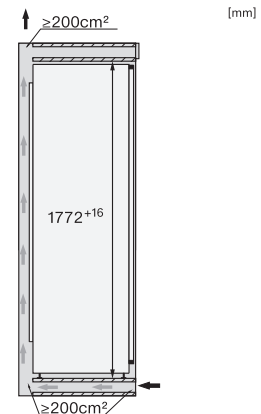

EAN: 4002516797517 / Material number: 12565320 / Old Material Number: 37771000GB

Appliance category	
Freezer	•
Construction type	
Door hinge	Left
Convertible door hinging	•
Control system	
Independent temperature regulation of fridge and freezer zones	No
Efficiency and sustainability	
Energy efficiency class (A–G)	E
Annual energy consumption in kWh	237.25
Energy consumption in 24 h in kWh	0.64
Technical data	
Niche width in mm min.	560
Niche width in mm max.	570
Niche height in mm min.	1772
Niche height in mm max.	1788
Niche depth in mm	550
Appliance width in mm	559
Appliance height in mm	1770
Appliance depth in mm	546
Weight in kg	69.8
Door hinge technology	Fixed door
Max. door front weight – refrigerator, in kg	26
Climate class	SN-T
4* freezer compartment in l	213
Total usable capacity in l	213
Storage time in case of fault in h	9
Freezer capacity in kg/24 h	12.00
Acoustic airborne noise emission class (A–D)	B
Sound emissions in dB(A) re 1 pW	33
Current consumption (mA)	1300
Voltage in V	220-240
Fuse rating in A	10
Number of phases	1
Frequency in Hz	50-60
Length of supply lead in m	2.2
Replacing lamps	Service

FNS 7710 E  
 Built-in freezer  
 with NoFrost and 8 freezer drawers for max. convenience.

K7733E, K7763E, K7732E, K7734F, K7764E, K7743E, K7744E, K7773D, K7774D (footnote\*) (installation drawings)

\*1. View from the front, 2. Mains connection cable, L = 2100 mm, 3. Ventilation cut-out min. 200 cm<sup>2</sup>, 4. Ventilation, 5. No connections permitted in this area

K7733E, K7763E, K7732D, K7732E, K7734F, K7764E, K7743E, K7744E, K7773D, K7774D, built-in (footnote\*) (drawings)

\*The declared energy consumption was calculated in a 560 mm deep niche. The appliance is fully functional in a 550 mm niche but the energy consumption will be slightly higher.