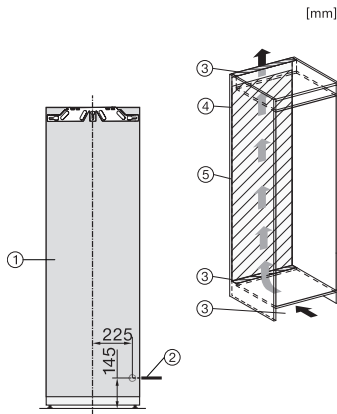

EAN: 4002516797517 / Material number: 12565320 / Old Material Number: 37771000GB

Appliance category	
Freezer	•
Construction type	
Door hinge	Left
Convertible door hinging	•
Control system	
Independent temperature regulation of fridge and freezer zones	No
Efficiency and sustainability	
Energy efficiency class (A–G)	E
Annual energy consumption in kWh	237.25
Energy consumption in 24 h in kWh	0.64
Technical data	
Niche width in mm min.	560
Niche width in mm max.	570
Niche height in mm min.	1772
Niche height in mm max.	1788
Niche depth in mm	550
Appliance width in mm	559
Appliance height in mm	1770
Appliance depth in mm	546
Weight in kg	69.8
Door hinge technology	Fixed door
Max. door front weight – refrigerator, in kg	26
Climate class	SN-T
4* freezer compartment in l	213
Total usable capacity in l	213
Storage time in case of fault in h	9
Freezer capacity in kg/24 h	12.00
Acoustic airborne noise emission class (A–D)	B
Sound emissions in dB(A) re 1 pW	33
Current consumption (mA)	1300
Voltage in V	220-240
Fuse rating in A	10
Number of phases	1
Frequency in Hz	50-60
Length of supply lead in m	2.2
Replacing lamps	Service

FNS 7710 E  
 Built-in freezer  
 with NoFrost and 8 freezer drawers for max. convenience.

K7733E, K7763E, K7732E, K7734F, K7764E, K7743E, K7744E, K7773D, K7774D (footnote\*) (installation drawings)

\*1. View from the front, 2. Mains connection cable, L = 2100 mm, 3. Ventilation cut-out min. 200 cm<sup>2</sup>, 4. Ventilation, 5. No connections permitted in this area

K7733E, K7763E, K7732D, K7732E, K7734F, K7764E, K7743E, K7744E, K7773D, K7774D, built-in (footnote\*) (drawings)

\*The declared energy consumption was calculated in a 560 mm deep niche. The appliance is fully functional in a 550 mm niche but the energy consumption will be slightly higher.